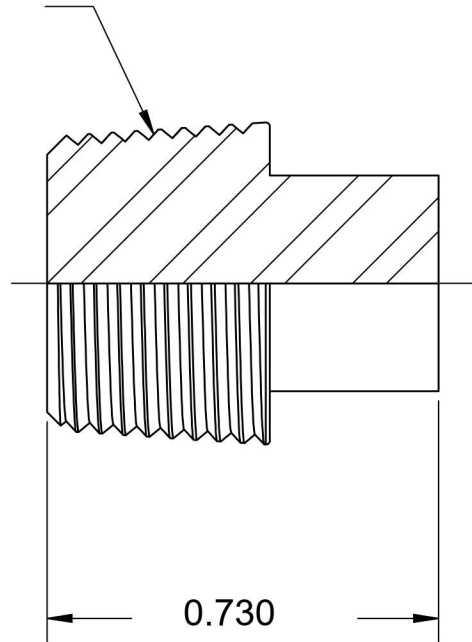

# 5406-SHP-04

Steel, SAE J531 Pipe Square Head Plug, 1/4" Male NPTF

1/4-18 NPTF

0.375  
**HEX**

6701 Cochran Road  
Solon, Ohio 44139  
Phone: (440) 248-1880  
Toll Free: 1-888-331-1523

**Temperature Rating**

-65°F to 500°F

**Pressure Rating**

6000psi

**Material**

C1045 / 12L14 Steel

**Finish**

Trivalent Zinc

**Industry Standards**

SAE J531, SAE J476  
ASTM B633

**Series**

**5406-SHP**

**Series Description**

SAE J531 Pipe Square Head Plug