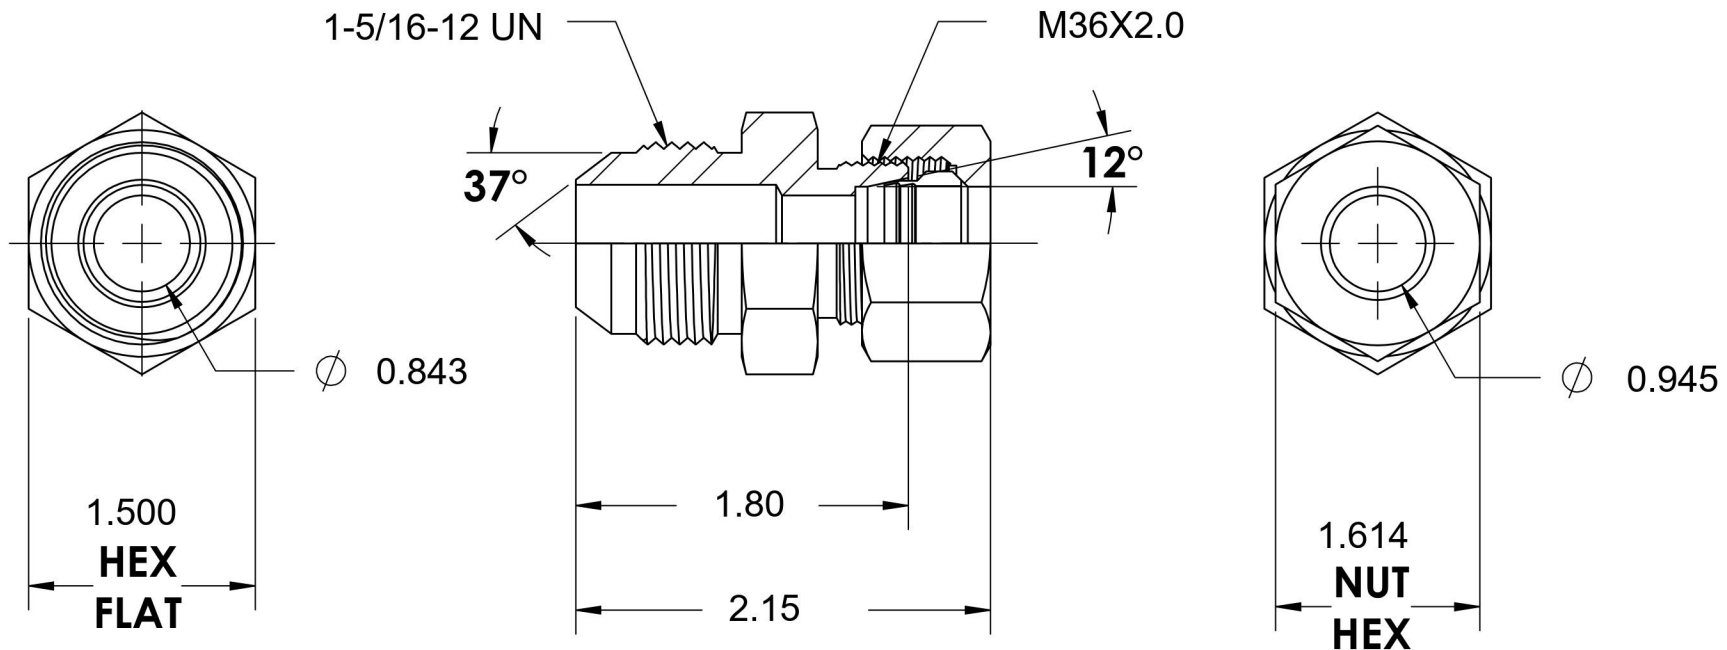

7005-16-L28-36-NBR-SS

Stainless Steel, SAE J514 37° Flare/ISO 8434-1 Light Series Male Adapter, Nut and Bite Ring Assembled, 1" Male JIC x M36X2.0 DIN Tube

6701 Cochran Road
Solon, Ohio 44139
Phone: (440) 248-1880
Toll Free: 1-888-331-1523

Temperature Rating	Material	Industry Standards	Series
-425°F to 1200°F	316/316L Stainless Steel	SAE J514, ISO 8434-1	7005-DIN LIGHT-NBR-SS
Pressure Rating	Finish		Series Description
3600 psi	Passivated		SAE J514 37° Flare/ISO 8434-1 Light Series Male Adapter Nut and Bite Ring Assembled