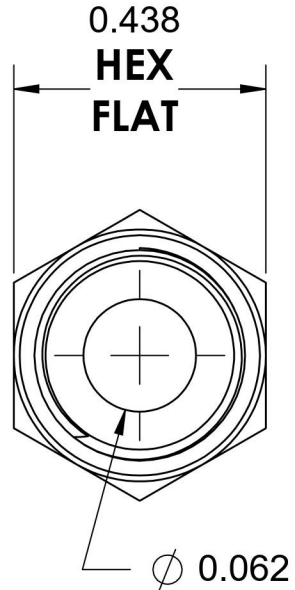

6401-02-02-O

Steel, SAE J1926 O-Ring Boss Male Adapter, 5/16-24 Male ORB x 1/8" Male NPTF 30°

6701 Cochran Road
Solon, Ohio 44139
Phone: (440) 248-1880
Toll Free: 1-888-331-1523

Temperature Rating

-40°F to 250°F