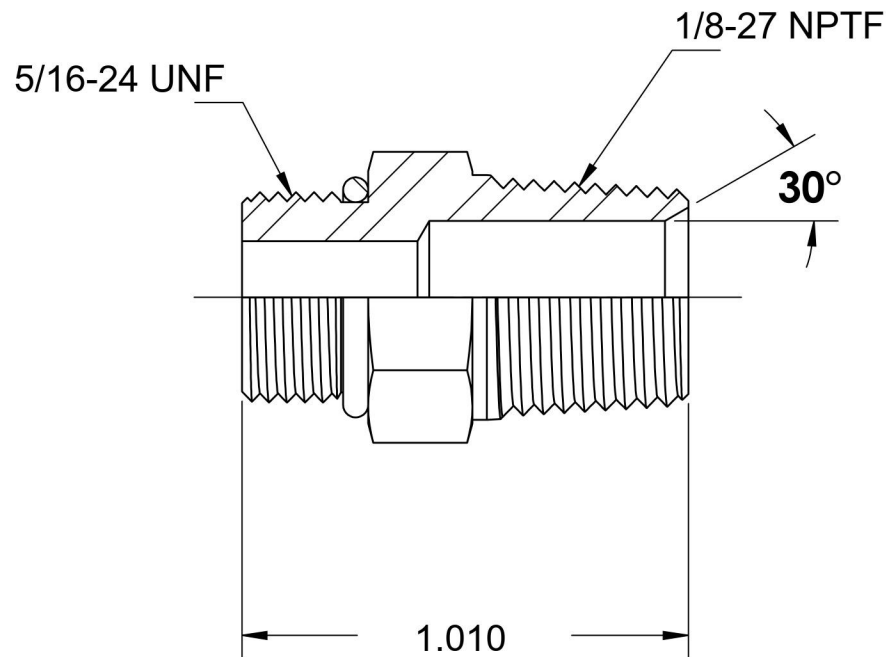

6401-02-02-O

Steel, SAE J1926 O-Ring Boss Male Adapter, 5/16-24 Male ORB x 1/8" Male NPTF 30°

6701 Cochran Road
Solon, Ohio 44139
Phone: (440) 248-1880
Toll Free: 1-888-331-1523

Temperature Rating

-40°F to 250°F

Pressure Rating

6000 psi

Material

C1045 / 12L14 Steel

Finish

Trivalent Zinc

Industry Standards

SAE J1926-3, SAE J476
SAE J515, ASTM B633

Series

6401-O

Series Description

SAE J1926 O-Ring Boss
Male Adapter