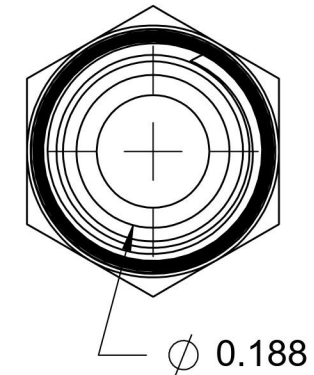

6401-02-02-O

Steel, SAE J1926 O-Ring Boss Male Adapter, 5/16-24 Male ORB x 1/8" Male NPTF 30°

6701 Cochran Road
Solon, Ohio 44139
Phone: (440) 248-1880
Toll Free: 1-888-331-1523

Temperature Rating

-40°F to 250°F