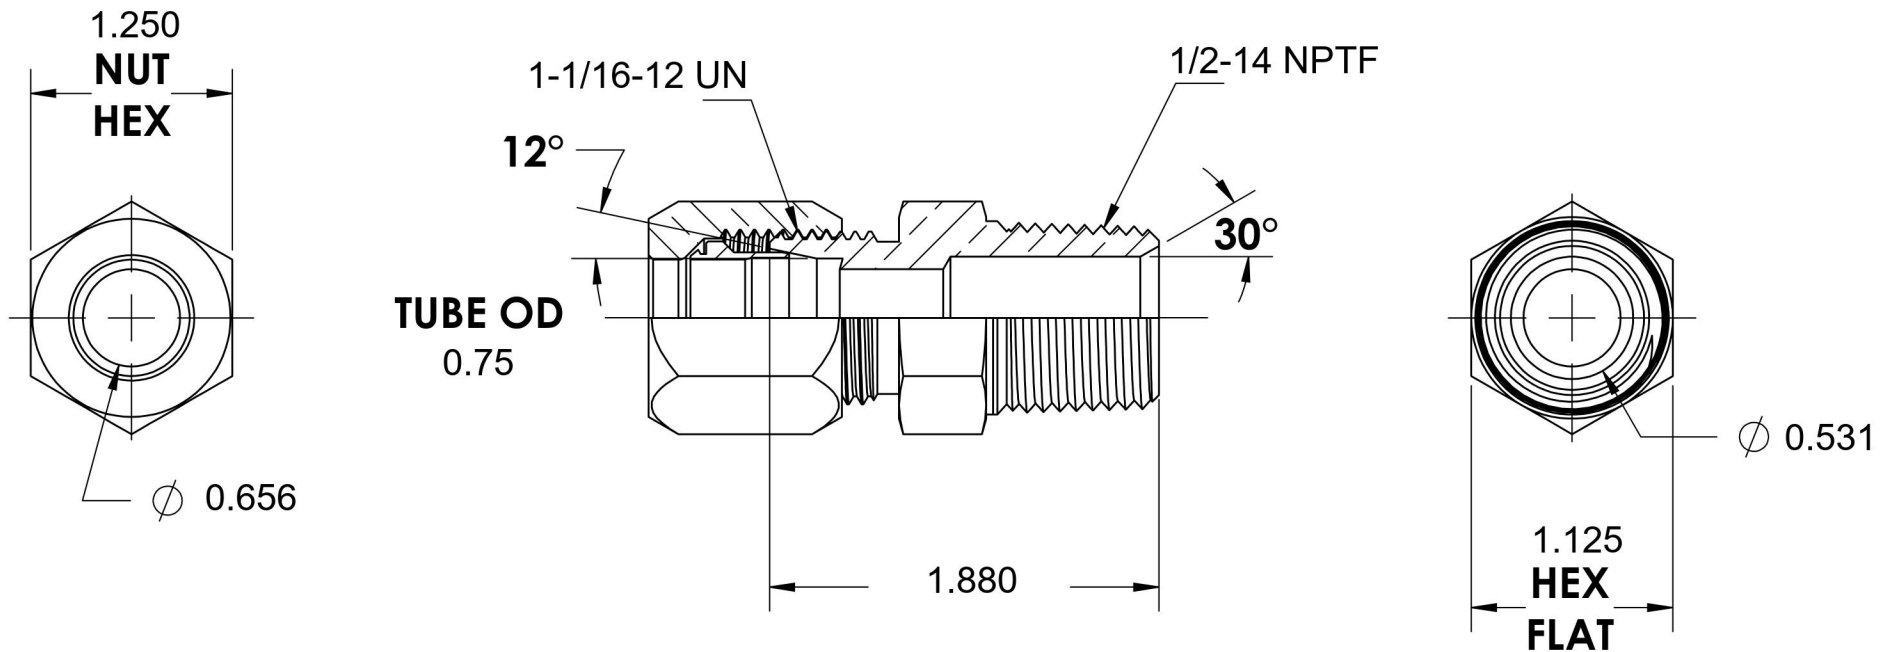

C2404-12-08-SS

Stainless Steel, SAE J514 Flareless Tube Male Connector, 3/4" Flareless Bite Type x 1/2" Male NPTF 30°

6701 Cochran Road
Solon, Ohio 44139
Phone: (440) 248-1880
Toll Free: 1-888-331-1523

Temperature Rating	Material	Industry Standards	Series
-425°F to 1200°F	316/316L Stainless Steel	SAE J514, SAE J476	C2404-SS
Pressure Rating	Finish		Series Description
4000 psi	Passivated		SAE J514 Flareless Tube Male Connector