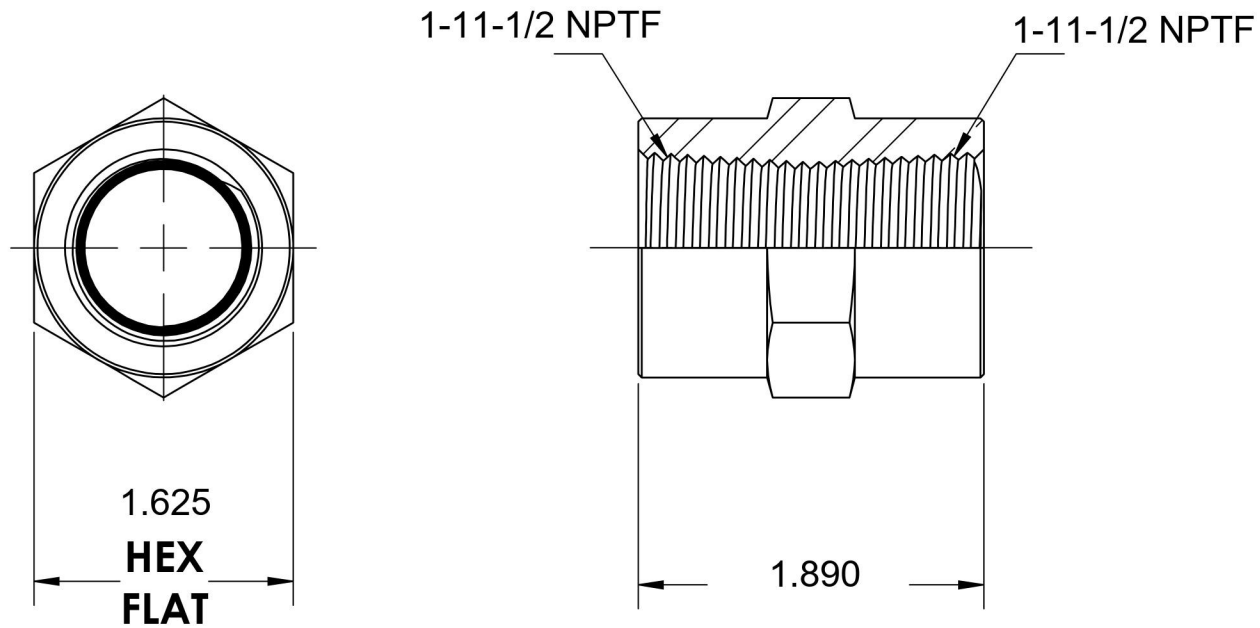

# 5000-16-16-B

Brass, SAE J514 Pipe Hex Coupling, 1" Female NPTF x 1-11-1/2" Female NPTF

6701 Cochran Road  
Solon, Ohio 44139  
Phone: (440) 248-1880  
Toll Free: 1-888-331-1523

|  |                                 |  |   |
|--|---------------------------------|--|---|
| <b>Temperature Rating</b><br>-325°F to 400°F | <b>Material</b><br>C36000 Brass | <b>Industry Standards</b><br>SAE J514 , SAE J476 | <b>Series</b><br>5000-B                                 |
| <b>Pressure Rating</b><br>1900 psi           | <b>Finish</b><br>Natural Finish |  | <b>Series Description</b><br>SAE J514 Pipe Hex Coupling |