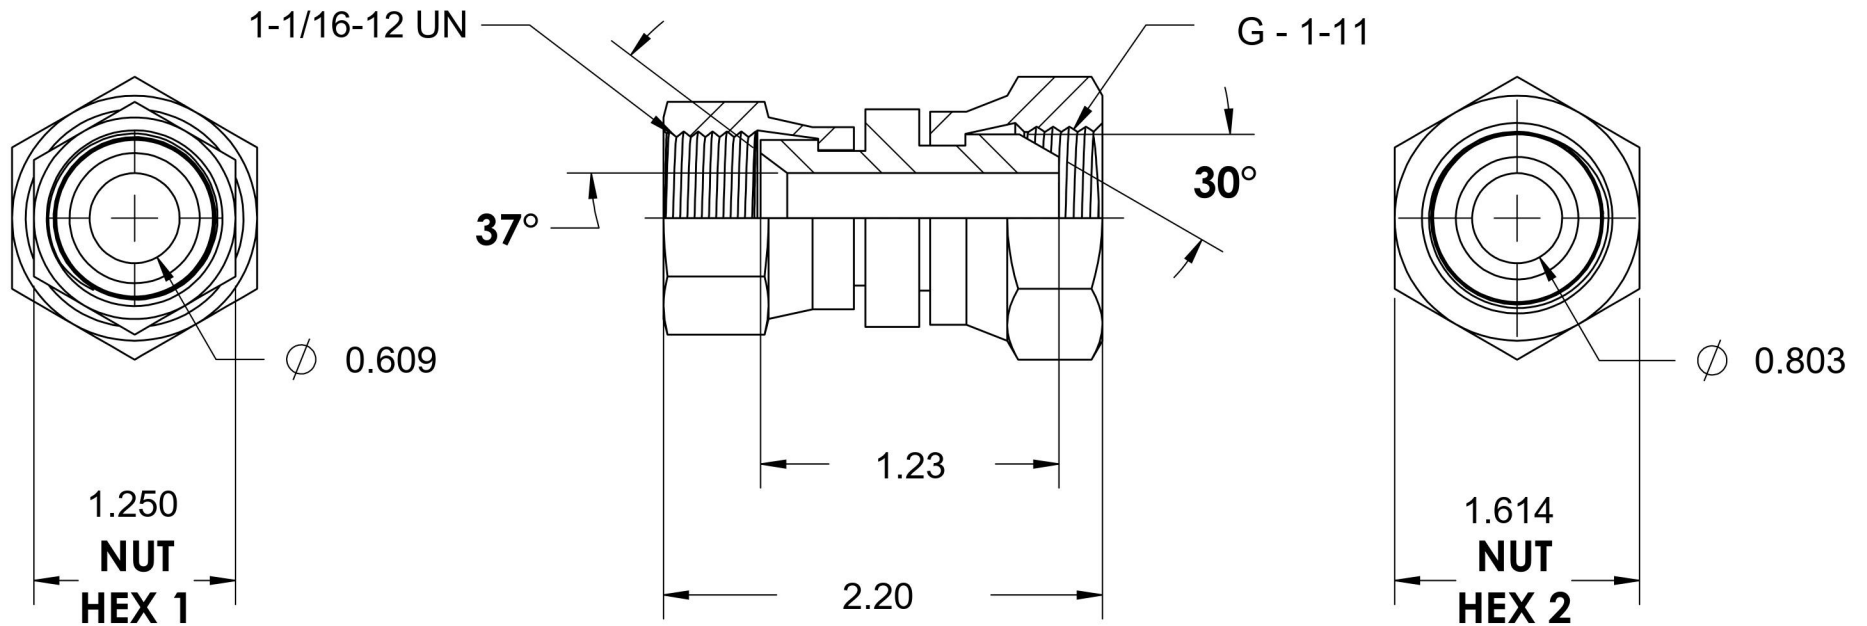

# 7023-12-16

Steel, SAE J514 37° Flare Swivel BSPP Connector, 3/4" Female JIC Swivel x 1-11 Female BSPP Swivel

6701 Cochran Road  
Solon, Ohio 44139  
Phone: (440) 248-1880  
Toll Free: 1-888-331-1523

<b>Temperature Rating</b> -65°F to 500°F	<b>Material</b> C1045 / 12L14 Steel	<b>Industry Standards</b> SAE J514, ISO 8434-6	<b>Series</b> 7023
<b>Pressure Rating</b> 1700 psi	<b>Finish</b> Trivalent Zinc	ASTM B633	<b>Series Description</b> SAE J514 37° Flare Swivel BSPP Connector