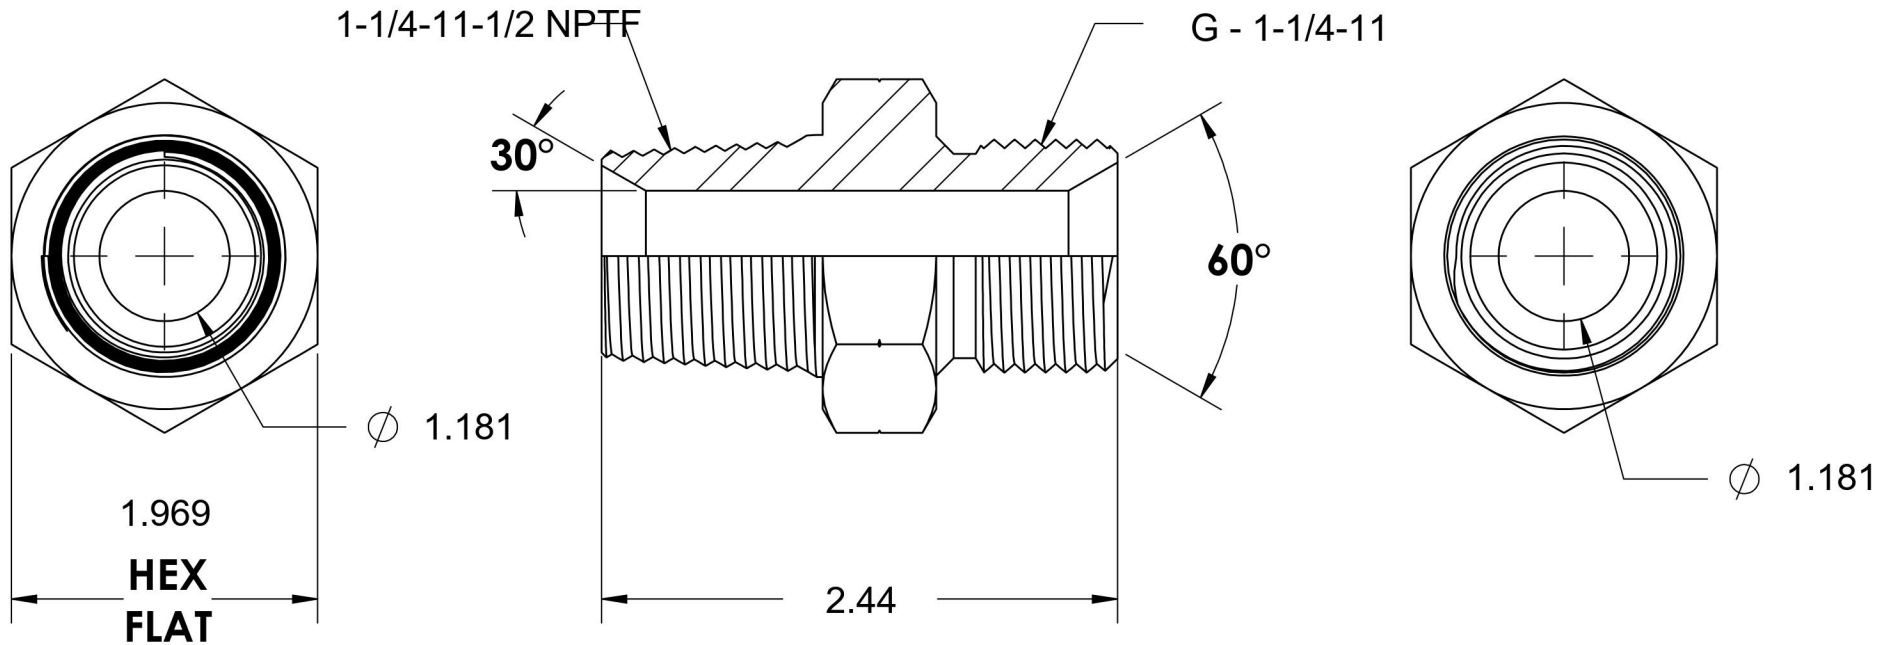

7032-20-20-SS

Stainless Steel, SAE J476 Pipe Male BSPP Port/Line Adapter, 1-1/4" Male NPTF 30° x 1-1/4-11 Male BSPP 60° Line/Port

6701 Cochran Road
Solon, Ohio 44139
Phone: (440) 248-1880
Toll Free: 1-888-331-1523

Temperature Rating	Material	Industry Standards	Series
-425°F to 1200°F	316/316L Stainless Steel	SAE J476, ISO 1179	7032-SS
Pressure Rating	Finish		Series Description
1500 psi	Passivated		SAE J476 Pipe Male BSPP Port/Line Adapter