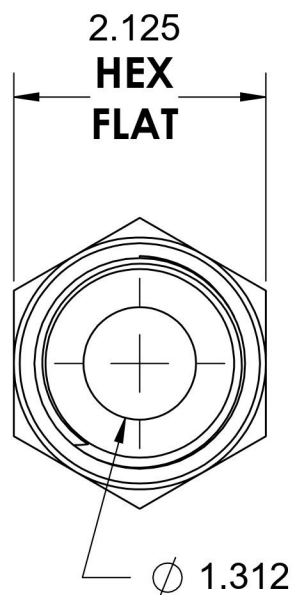

6401-24-16-O

Steel, SAE J1926 O-Ring Boss Male Adapter, 1-7/8-12 Male ORB x 1" Male NPTF 30°

6701 Cochran Road
Solon, Ohio 44139
Phone: (440) 248-1880
Toll Free: 1-888-331-1523

Temperature Rating

-40°F to 250°F