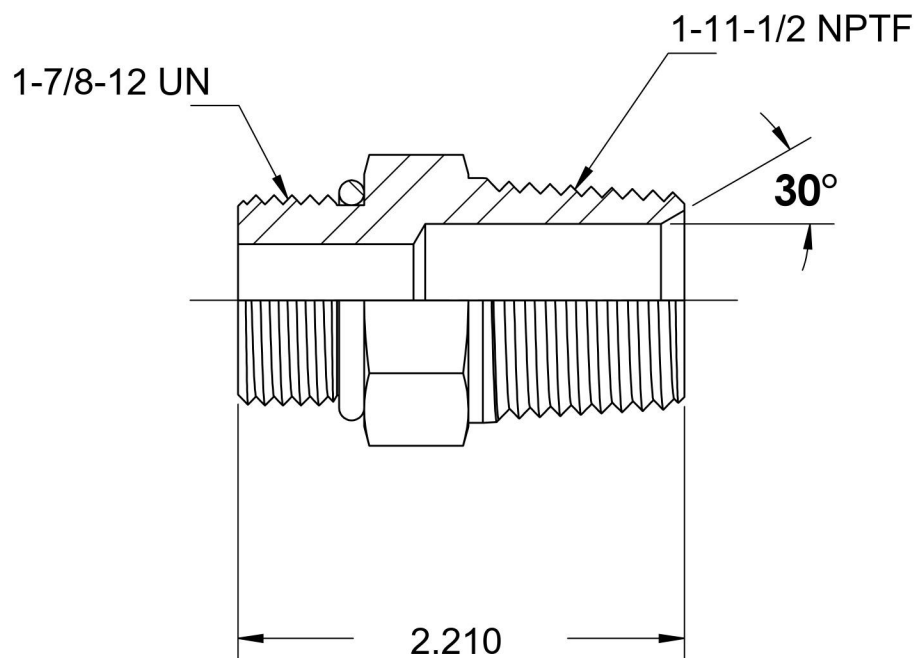

6401-24-16-O

Steel, SAE J1926 O-Ring Boss Male Adapter, 1-7/8-12 Male ORB x 1" Male NPTF 30°

6701 Cochran Road
Solon, Ohio 44139
Phone: (440) 248-1880
Toll Free: 1-888-331-1523

Temperature Rating

-40°F to 250°F

Pressure Rating

3000 psi

Material

C1045 / 12L14 Steel

Finish

Trivalent Zinc

Industry Standards

SAE J1926-3, SAE J476
SAE J515, ASTM B633

Series

6401-O

Series Description

SAE J1926 O-Ring Boss
Male Adapter