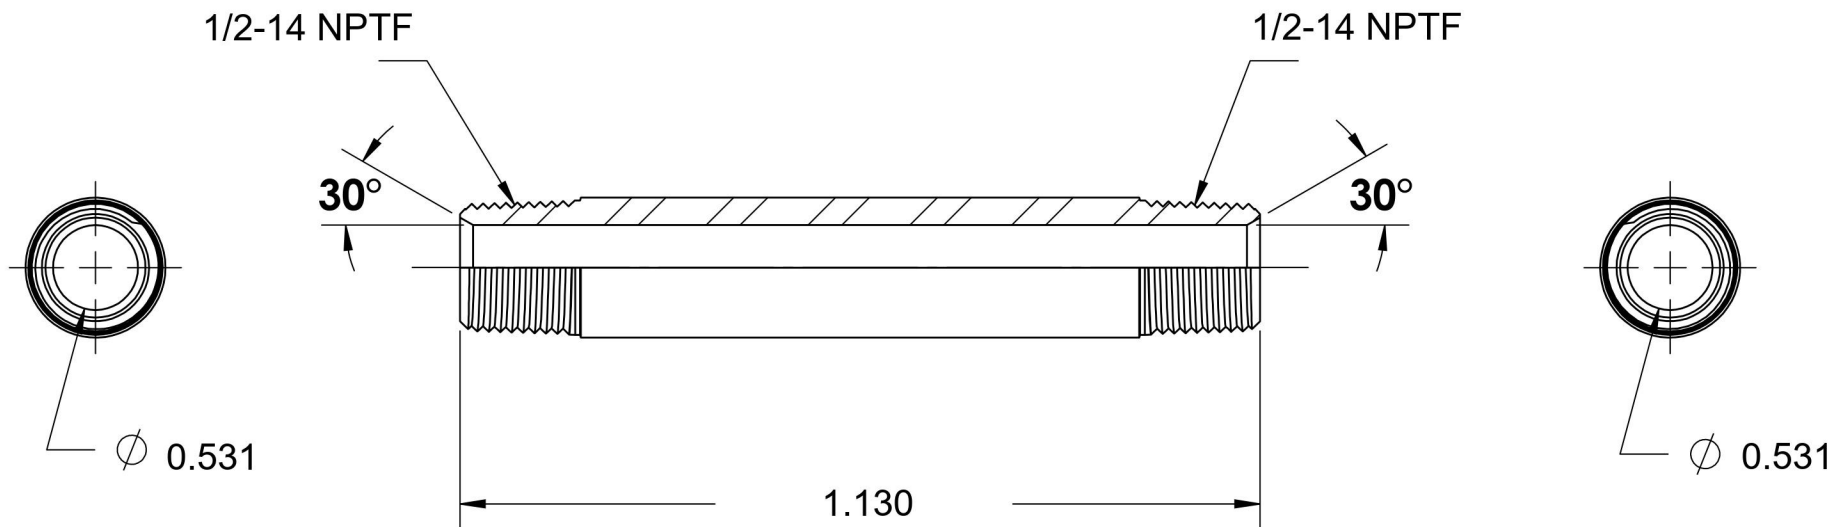

# 5404-N-08X1.125-B

Brass, SAE J514 Pipe Long Nipple, 1/2" Male NPTF 30° x 1/2" Male NPTF 30°

6701 Cochran Road  
Solon, Ohio 44139  
Phone: (440) 248-1880  
Toll Free: 1-888-331-1523

<b>Temperature Rating</b> -325°F to 400°F	<b>Material</b> C36000 Brass	<b>Industry Standards</b> SAE J514, SAE J476	<b>Series</b> 5404-N-B
<b>Pressure Rating</b> 3300 psi	<b>Finish</b> Natural Finish		<b>Series Description</b> SAE J514 Pipe Long Nipple