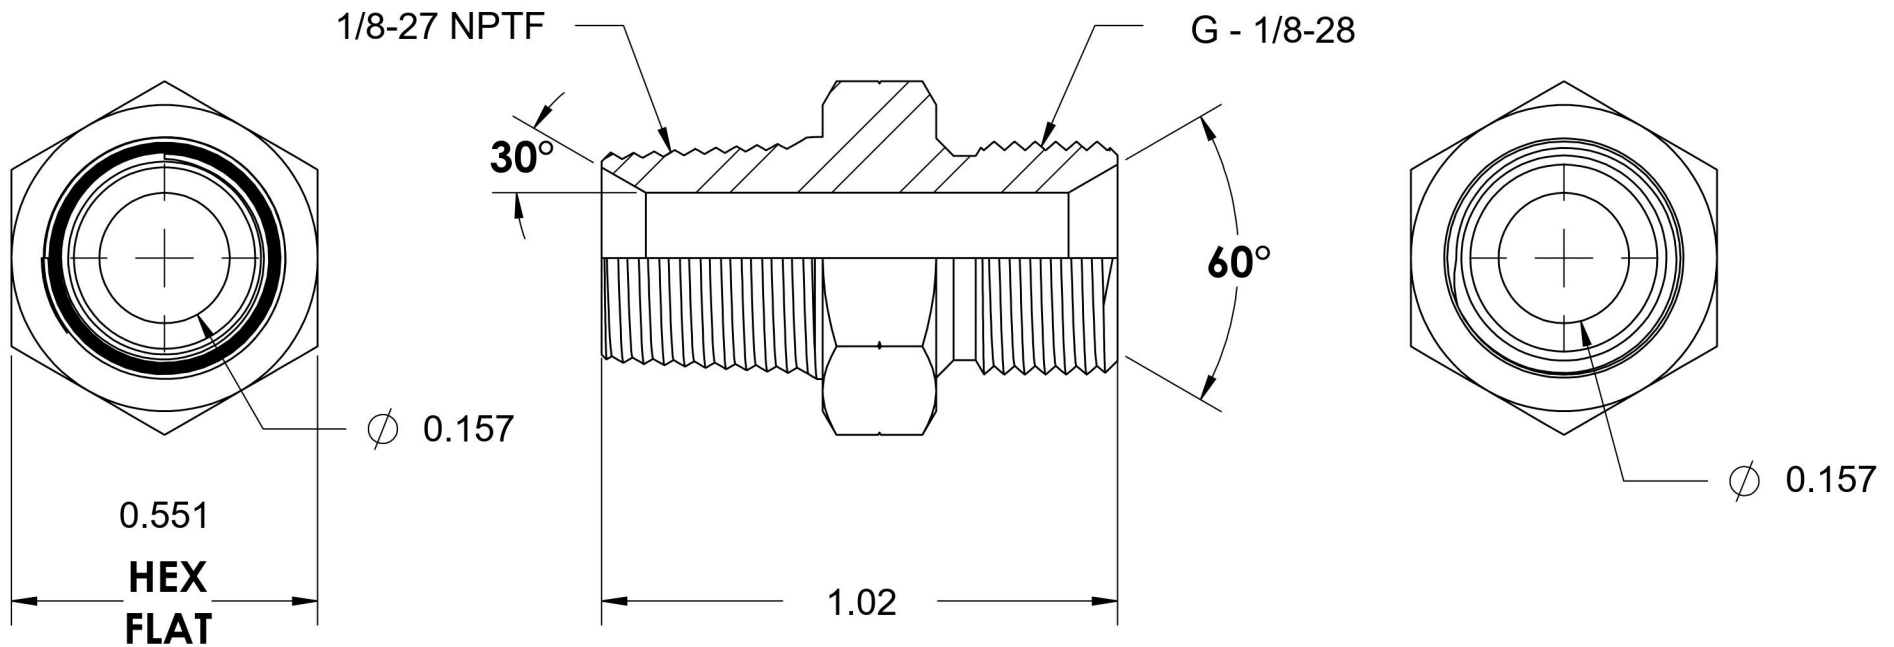

7032-02-02-SS

Stainless Steel, SAE J476 Pipe Male BSPP Port/Line Adapter, 1/8" Male NPTF 30° x 1/8-28 Male BSPP 60° Line/Port

6701 Cochran Road
Solon, Ohio 44139
Phone: (440) 248-1880
Toll Free: 1-888-331-1523

Temperature Rating	Material	Industry Standards	Series
-425°F to 1200°F	316/316L Stainless Steel	SAE J476, ISO 1179	7032-SS
Pressure Rating	Finish		Series Description
5100 psi	Passivated		SAE J476 Pipe Male BSPP Port/Line Adapter