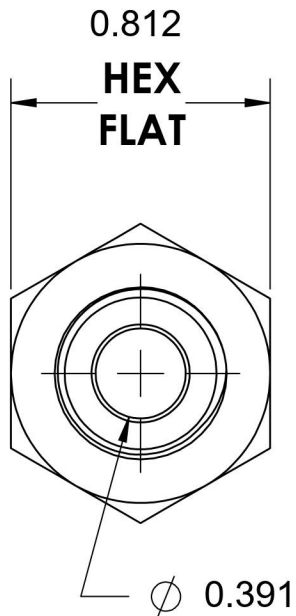

2405-08-02-SS

Stainless Steel, SAE J514 Flared Tube Female Connector, 1/2" Male JIC x 1/8" Female NPTF

3/4-16 UNF

1/8-27 NPTF

6701 Cochran Road
Solon, Ohio 44139
Phone: (440) 248-1880
Toll Free: 1-888-331-1523