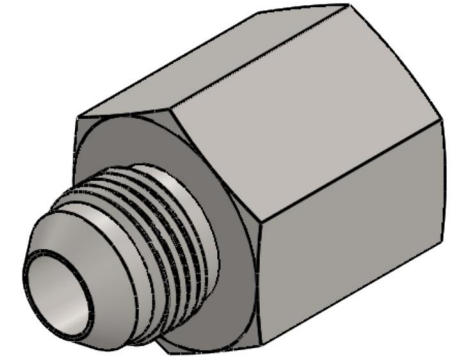

2405-08-02-SS

Stainless Steel, SAE J514 Flared Tube Female Connector, 1/2" Male JIC x 1/8" Female NPTF

3/4-16 UNF

1/8-27 NPTF

6701 Cochran Road
Solon, Ohio 44139
Phone: (440) 248-1880
Toll Free: 1-888-331-1523

Pressure Rating

6000 psi

Finish

Passivated

Series Description

SAE J514 Flared Tube
Female Connector