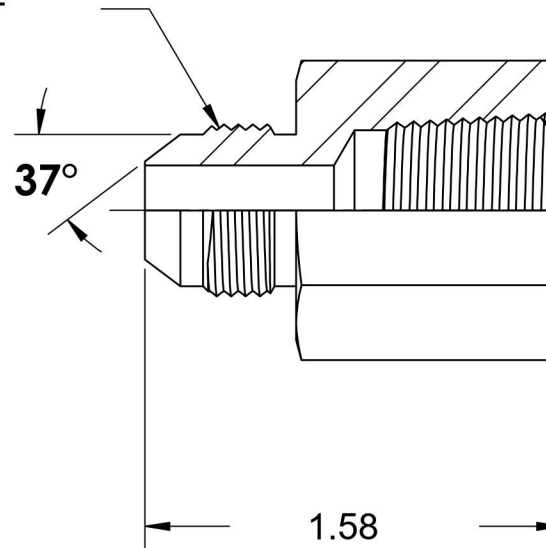

2405-08-02-SS

Stainless Steel, SAE J514 Flared Tube Female Connector, 1/2" Male JIC x 1/8" Female NPTF

3/4-16 UNF

1/8-27 NPTF

6701 Cochran Road
Solon, Ohio 44139
Phone: (440) 248-1880
Toll Free: 1-888-331-1523

Temperature Rating

-425°F to 1200°F

Material

316/316L Stainless Steel

Industry Standards

SAE J514 , SAE J476

Series

2405-SS

Pressure Rating

6000 psi

Finish

Passivated

Series Description

SAE J514 Flared Tube
Female Connector