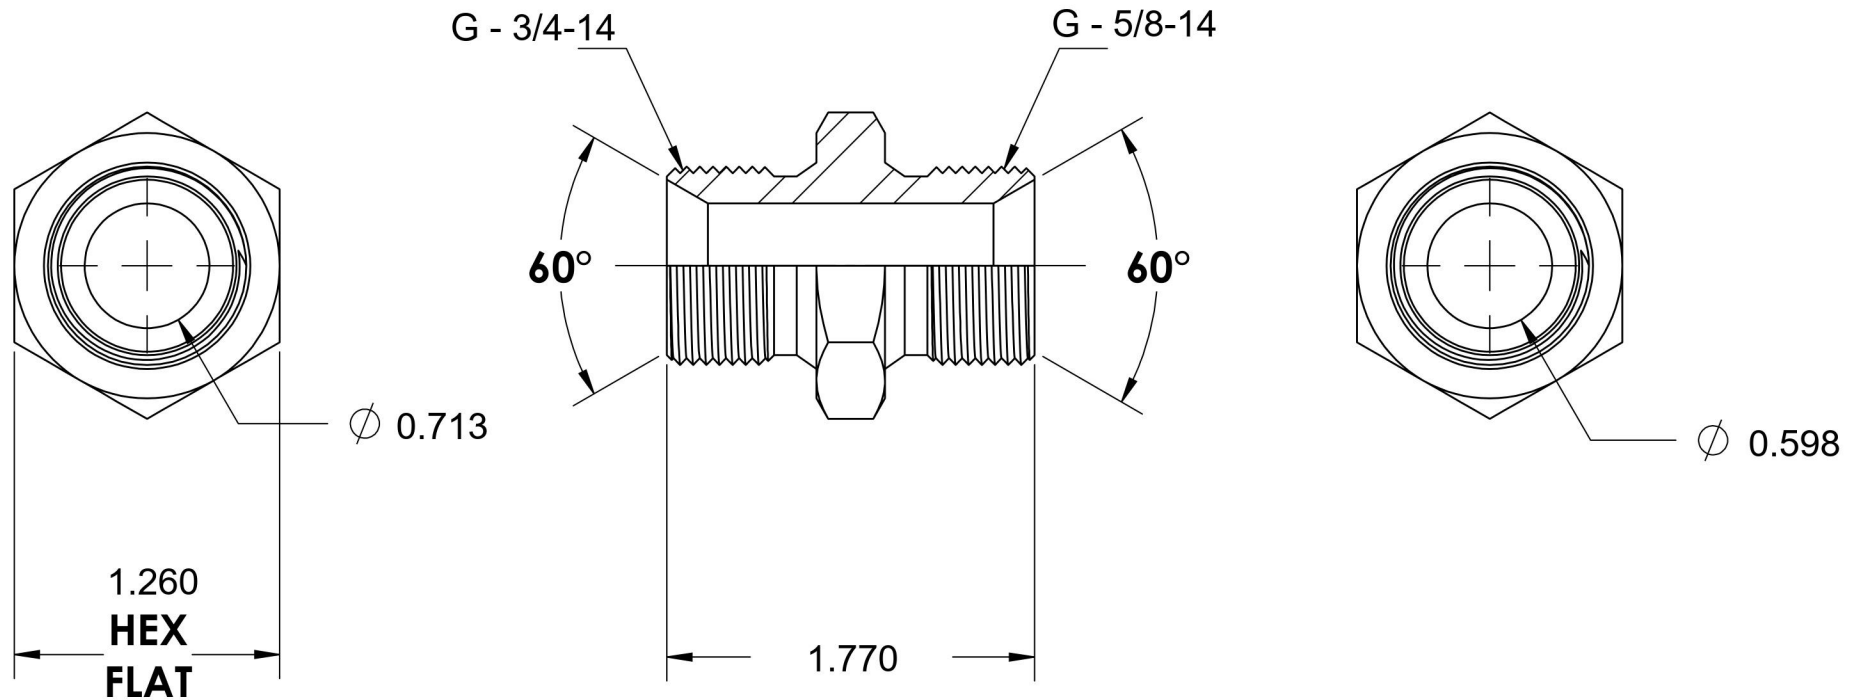

9022-12-10-SS

Stainless Steel, ISO 1179 BSPP Port/Line Union, 3/4-14 Male BSPP 60° Line/Port x 5/8-14 Male BSPP 60° Line/Port

6701 Cochran Road
Solon, Ohio 44139
Phone: (440) 248-1880
Toll Free: 1-888-331-1523

Temperature Rating	Material	Industry Standards	Series
-425°F to 1200°F	316/316L Stainless Steel	ISO 1179, ISO 8434-6	9022-SS
Pressure Rating	Finish		Series Description
2900 psi	Passivated		ISO 1179 BSPP Port/Line Union