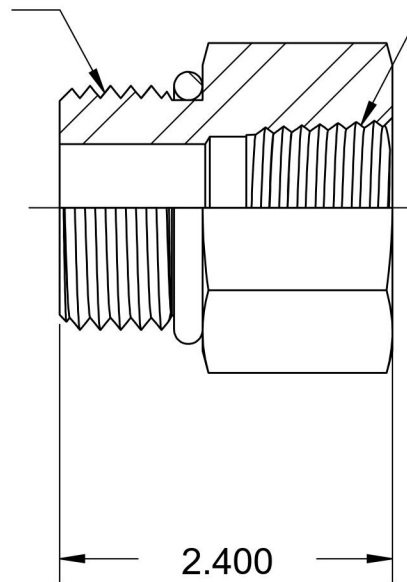

6405-20-32-O

Steel, SAE J1926 O-Ring Boss Female Adapter, 1-5/8-12 Male ORB x 2" Female NPTF

1-5/8-12 UN

2-11-1/2 NPTF

6701 Cochran Road
Solon, Ohio 44139
Phone: (440) 248-1880
Toll Free: 1-888-331-1523

Temperature Rating

-40°F to 250°F

Pressure Rating

2000 psi

Material

C1045 / 12L14 Steel

Finish

Trivalent Zinc

Industry Standards