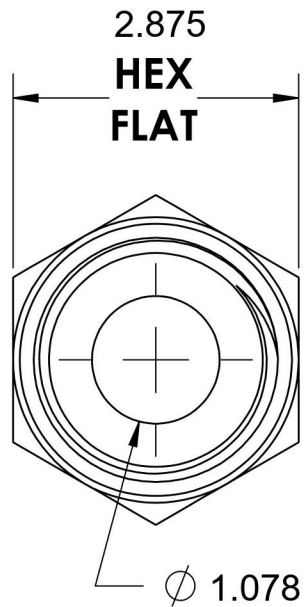

6405-20-32-O

Steel, SAE J1926 O-Ring Boss Female Adapter, 1-5/8-12 Male ORB x 2" Female NPTF

1-5/8-12 UN

2-11-1/2 NPTF

6701 Cochran Road
Solon, Ohio 44139
Phone: (440) 248-1880
Toll Free: 1-888-331-1523

Temperature Rating