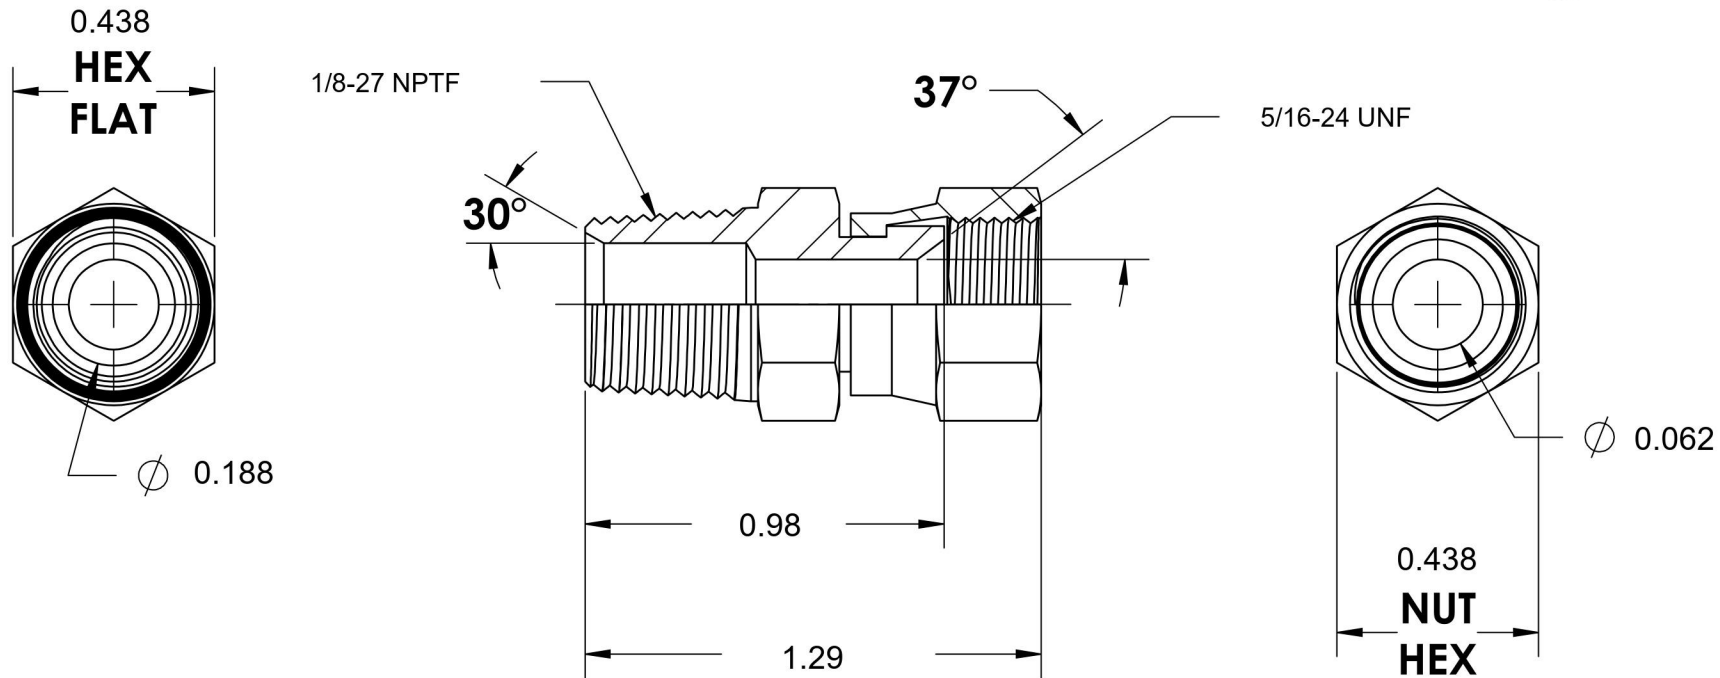

# 6505-02-02

Steel, SAE J514 37° Flare Swivel Male Connector, 1/8" Male NPTF 30° x 1/8" Female JIC Swivel

6701 Cochran Road  
Solon, Ohio 44139  
Phone: (440) 248-1880  
Toll Free: 1-888-331-1523

**Temperature Rating**

-65°F to 500°F

**Pressure Rating**

6000 psi

**Material**

C1045/12L14 Steel

**Finish**

Trivalent Zinc

**Industry Standards**

SAE J514 , SAE J476  
ASTM B633

**Series**

6505

**Series Description**

SAE J514 37° Flare Swivel  
Male Connector