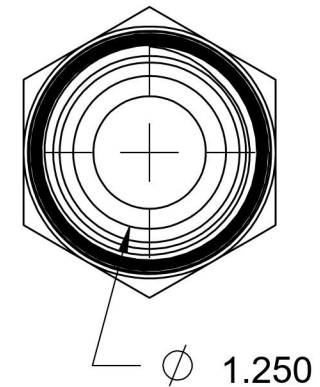

# 2404-20-20

Steel, SAE J514 37° Flare Male Connector, 1-1/4" Male JIC x 1-1/4" Male NPTF 30°

6701 Cochran Road  
Solon, Ohio 44139  
Phone: (440) 248-1880  
Toll Free: 1-888-331-1523

<b>Temperature Rating</b>	<b>Material</b>	<b>Industry Standards</b>	<b>Series</b>
-65°F to 500°F	C1045/12L14 Steel	SAE J514 , SAE J476 ASTM B633	2404
<b>Pressure Rating</b>	<b>Finish</b>		<b>Series Description</b>
3000 psi	Trivalent Zinc		SAE J514 37° Flare Male Connector