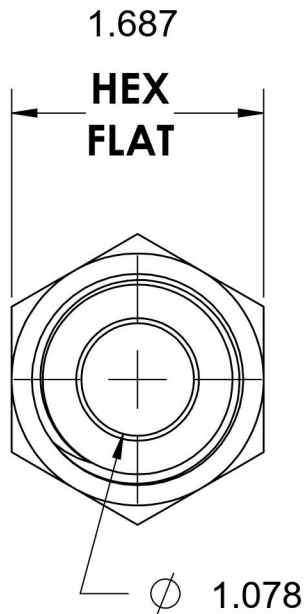

# 2404-20-20

Steel, SAE J514 37° Flare Male Connector, 1-1/4" Male JIC x 1-1/4" Male NPTF 30°

6701 Cochran Road  
Solon, Ohio 44139  
Phone: (440) 248-1880  
Toll Free: 1-888-331-1523

<b>Temperature Rating</b>	<b>Material</b>	<b>Industry Standards</b>	<b>Series</b>
-65°F to 500°F	C1045/12L14 Steel	SAE J514 , SAE J476 ASTM B633	2404
<b>Pressure Rating</b>	<b>Finish</b>		<b>Series Description</b>
3000 psi	Trivalent Zinc		SAE J514 37° Flare Male Connector