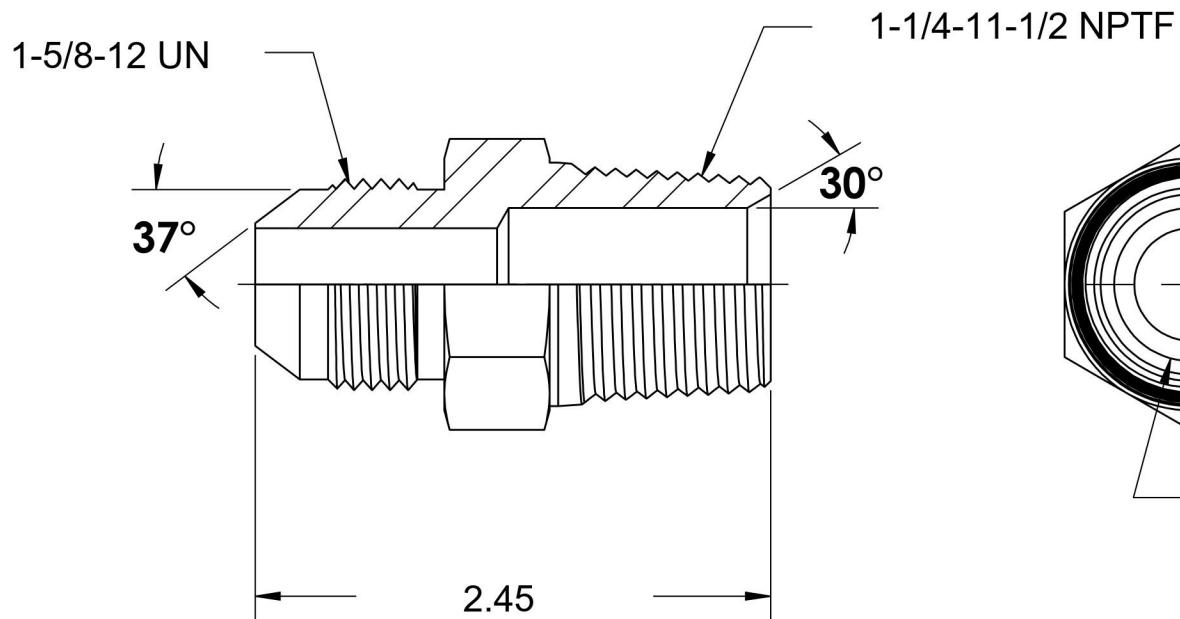

# 2404-20-20

Steel, SAE J514 37° Flare Male Connector, 1-1/4" Male JIC x 1-1/4" Male NPTF 30°

6701 Cochran Road  
Solon, Ohio 44139  
Phone: (440) 248-1880  
Toll Free: 1-888-331-1523

<b>Temperature Rating</b>	<b>Material</b>	<b>Industry Standards</b>	<b>Series</b>
-65°F to 500°F	C1045/12L14 Steel	SAE J514 , SAE J476 ASTM B633	2404
<b>Pressure Rating</b>	<b>Finish</b>		<b>Series Description</b>
3000 psi	Trivalent Zinc		SAE J514 37° Flare Male Connector