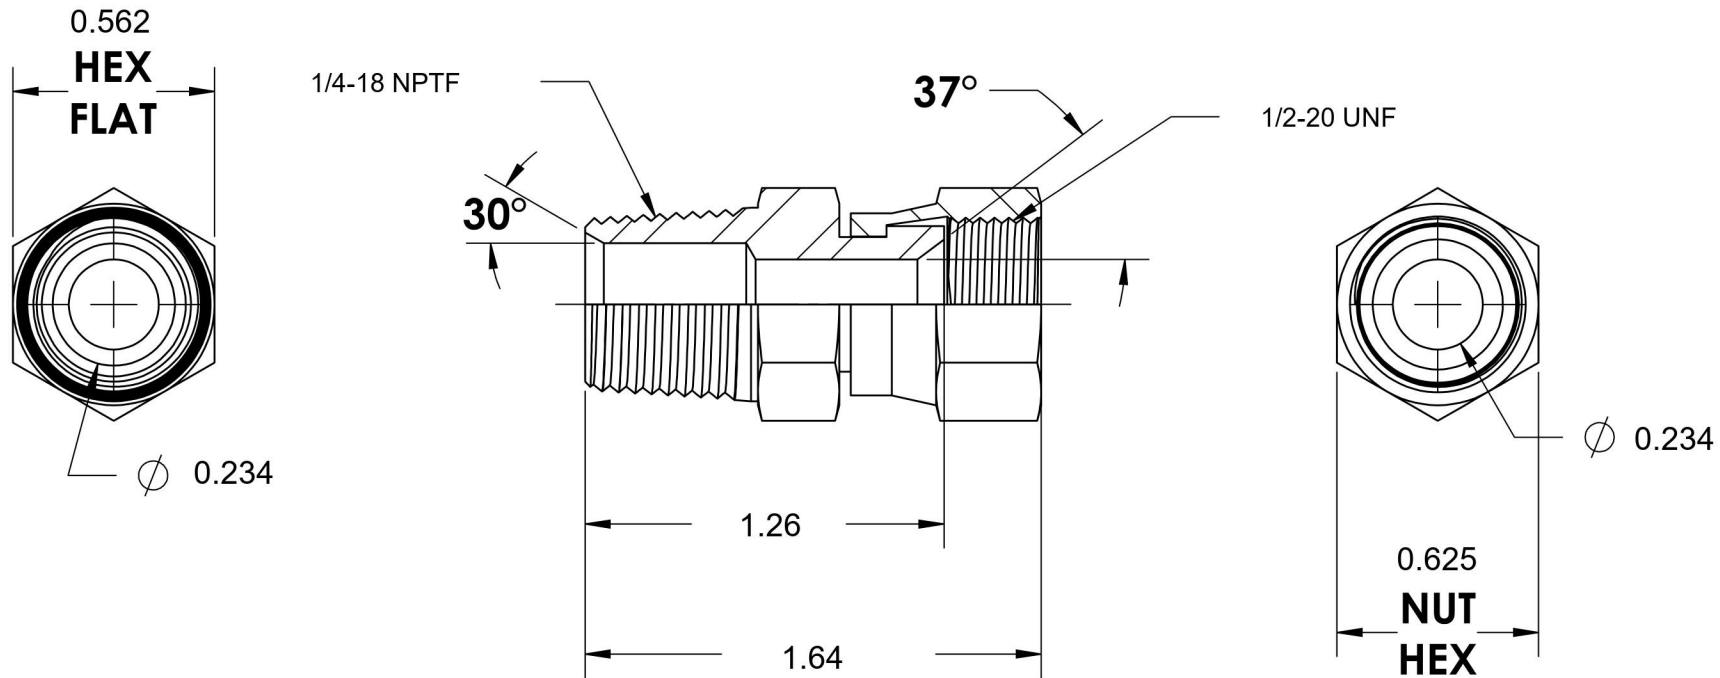

6505-04-05

Steel, SAE J514 37° Flare Swivel Male Connector, 1/4" Male NPTF 30° x 5/16" Female JIC Swivel

6701 Cochran Road
Solon, Ohio 44139
Phone: (440) 248-1880
Toll Free: 1-888-331-1523

Temperature Rating

-65°F to 500°F

Pressure Rating

6000 psi

Material

C1045/12L14 Steel

Finish

Trivalent Zinc

Industry Standards

SAE J514 , SAE J476
ASTM B633

Series

6505

Series Description

SAE J514 37° Flare Swivel
Male Connector