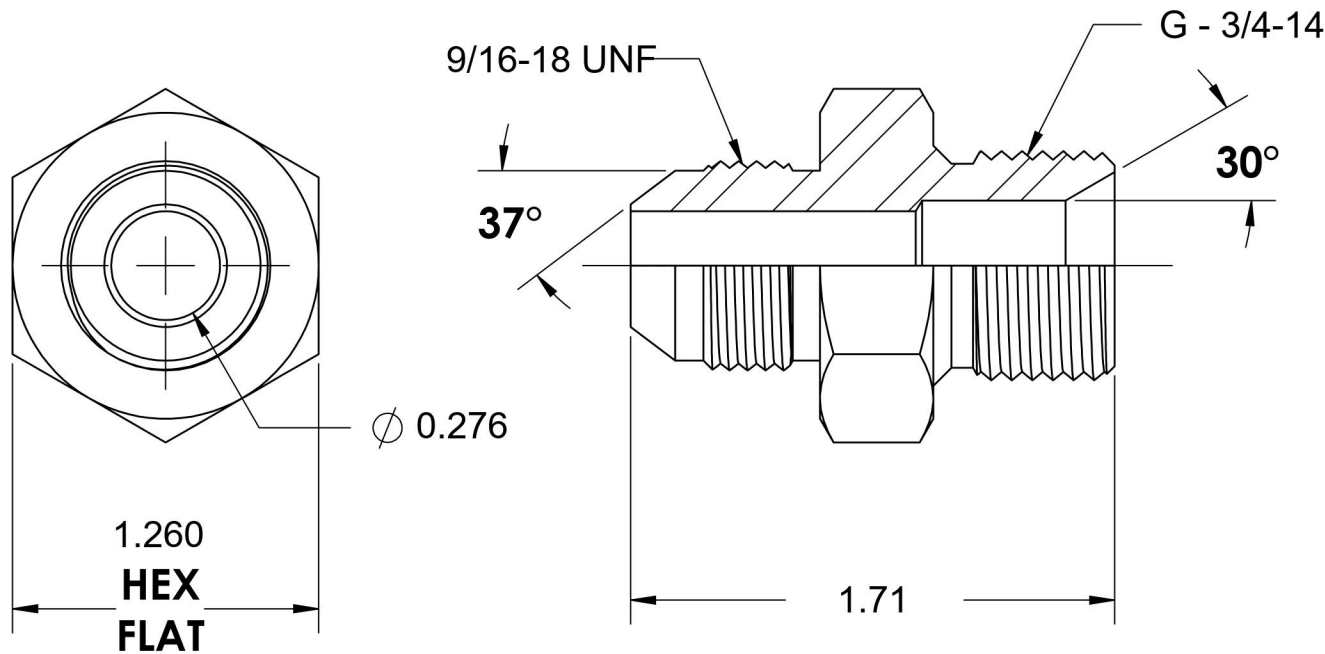

7002-06-12

Steel, SAE J514 37° Flare Male BSPP Port/Line Connector, 3/8" Male JIC x 3/4-14 Male BSPP 60° Line/Port

6701 Cochran Road
Solon, Ohio 44139
Phone: (440) 248-1880
Toll Free: 1-888-331-1523

Temperature Rating	Material	Industry Standards	Series
-65°F to 500°F	C1045/12L14 Steel	SAE J514, ISO 1179	7002
Pressure Rating	Finish	ISO 8434-6, ASTM B633	Series Description
2900 psi	Trivalent Zinc		SAE J514 37° Flare Male BSPP Port/Line Connector