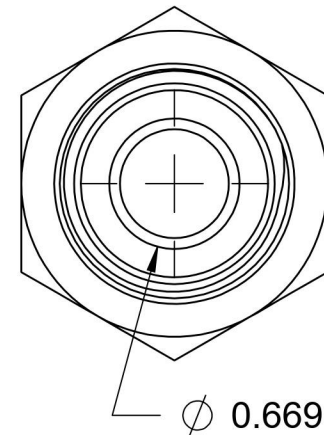

7002-06-12

Steel, SAE J514 37° Flare Male BSPP Port/Line Connector, 3/8" Male JIC x 3/4-14 Male BSPP 60° Line/Port

6701 Cochran Road
Solon, Ohio 44139
Phone: (440) 248-1880
Toll Free: 1-888-331-1523

Temperature Rating	Material	Industry Standards	Series
-65°F to 500°F	C1045/12L14 Steel	SAE J514, ISO 1179	7002
Pressure Rating	Finish	ISO 8434-6, ASTM B633	Series Description
2900 psi	Trivalent Zinc		SAE J514 37° Flare Male BSPP Port/Line Connector