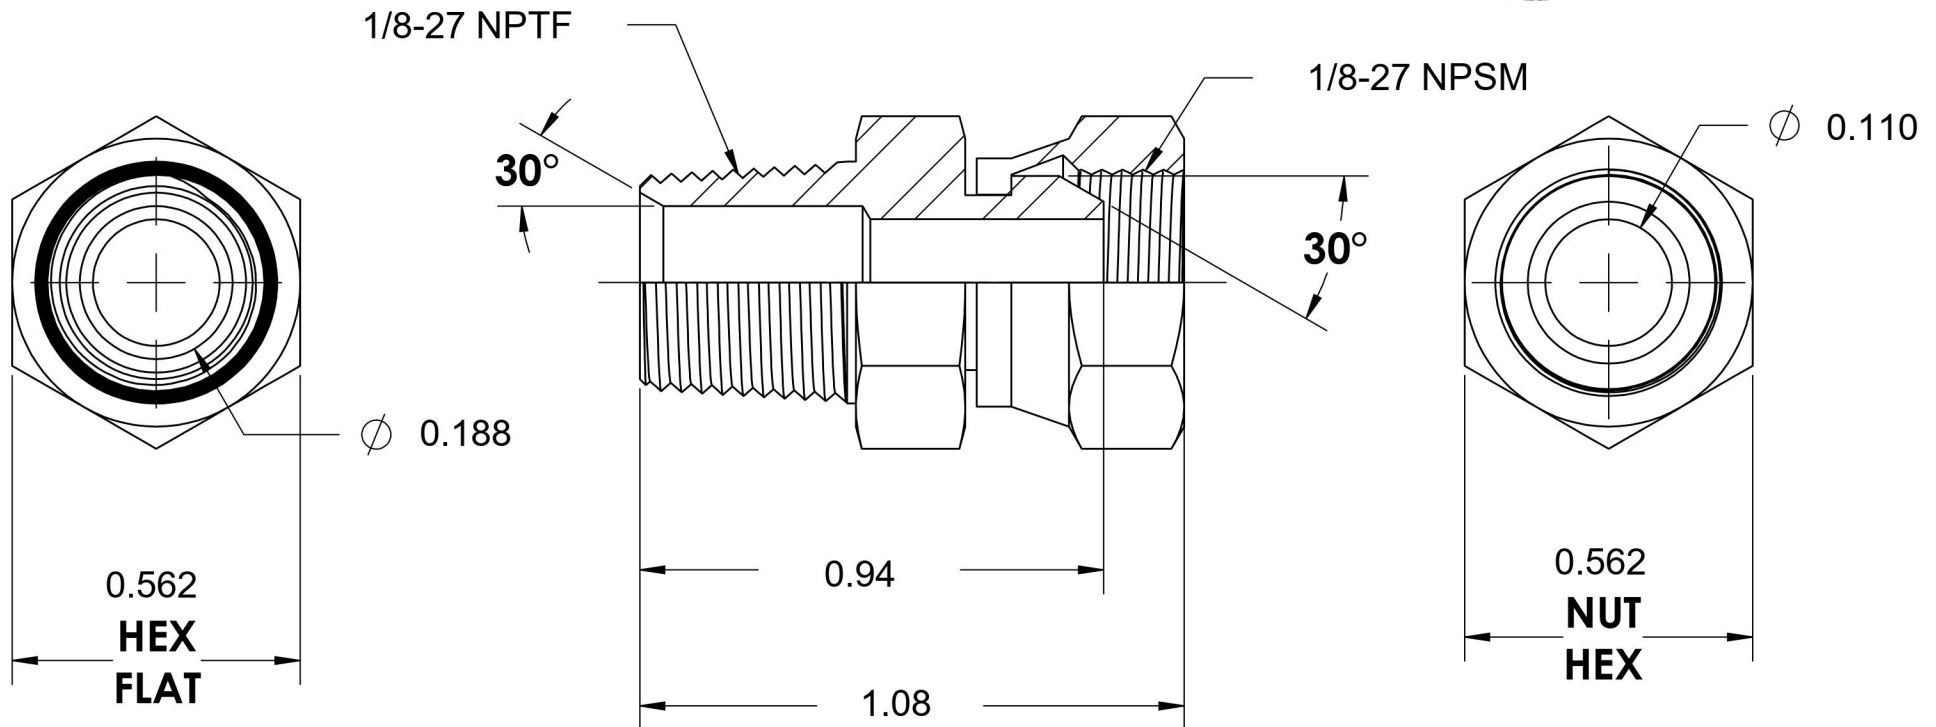

1404-02-02-SS

Stainless Steel, SAE J514 NPSM Swivel Male Connector, 1/8" Male NPTF 30° x 1/8" Female NPSM Swivel

6701 Cochran Road
Solon, Ohio 44139
Phone: (440) 248-1880
Toll Free: 1-888-331-1523

Temperature Rating	Material	Industry Standards	Series
-425°F to 1200°F	316/316L Stainless Steel	SAE J514, SAE J476	1404-SS
Pressure Rating	Finish		Series Description
6000 psi	Passivated		SAE J514 NPSM Swivel Male Connector