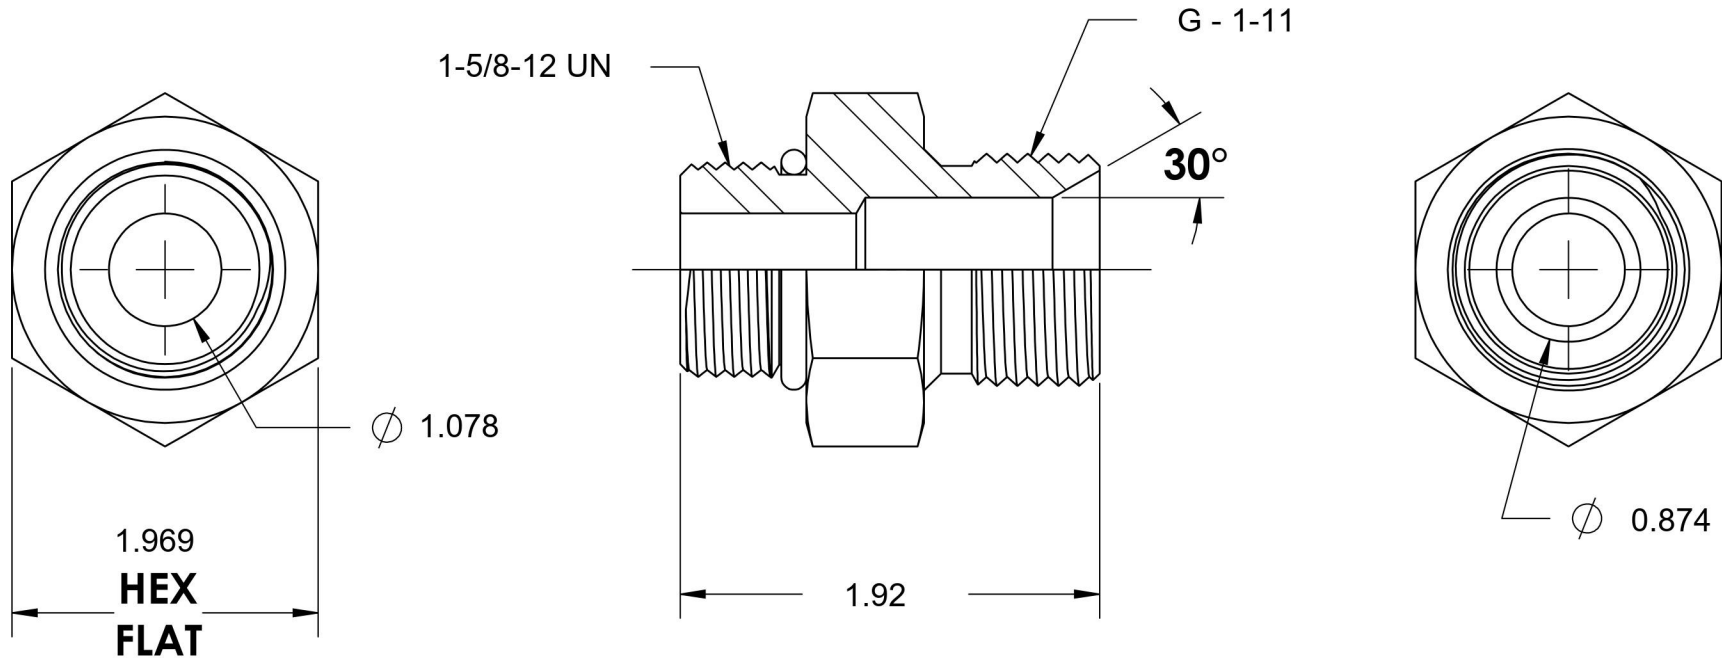

7062-20-16

Steel, SAE J1926 O-Ring Boss Male BSPP Port/Line Adapter, 1-5/8-12 Male ORB x 1-11 Male BSPP 60° Line/Port

6701 Cochran Road
Solon, Ohio 44139
Phone: (440) 248-1880
Toll Free: 1-888-331-1523

Temperature Rating	Material	Industry Standards	Series
-40°F to 250°F	C1045 / 12L14 Steel	SAE J1926, ISO 1179	7062
Pressure Rating	Finish	ISO 8434-6, ASTM B633	Series Description
1700 psi	Trivalent Zinc		SAE J1926 O-Ring Boss Male BSPP Port/Line Adapter