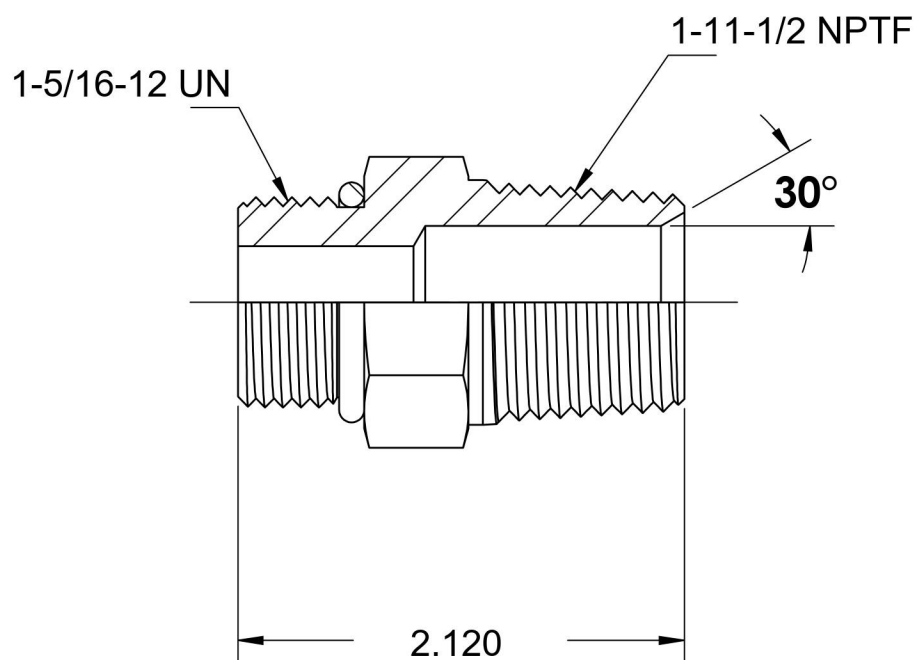

6401-16-16-O

Steel, SAE J1926 O-Ring Boss Male Adapter, 1-5/16-12 Male ORB x 1" Male NPTF 30°

6701 Cochran Road
Solon, Ohio 44139
Phone: (440) 248-1880
Toll Free: 1-888-331-1523

Temperature Rating -40°F to 250°F	Material C1045 / 12L14 Steel	Industry Standards SAE J1926-3, SAE J476 SAE J515, ASTM B633	Series 6401-O
Pressure Rating 4500 psi	Finish Trivalent Zinc		Series Description SAE J1926 O-Ring Boss Male Adapter