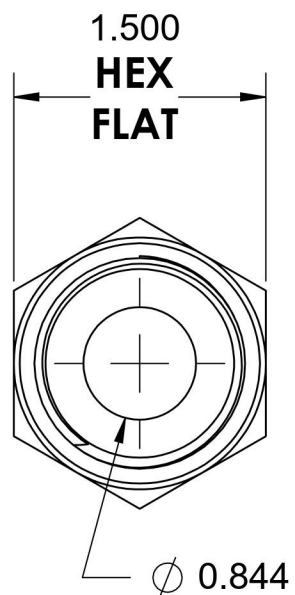

6401-16-16-O

Steel, SAE J1926 O-Ring Boss Male Adapter, 1-5/16-12 Male ORB x 1" Male NPTF 30°

6701 Cochran Road
Solon, Ohio 44139
Phone: (440) 248-1880
Toll Free: 1-888-331-1523

Temperature Rating -40°F to 250°F	Material C1045 / 12L14 Steel	Industry Standards SAE J1926-3, SAE J476 SAE J515, ASTM B633	Series 6401-O
Pressure Rating 4500 psi	Finish Trivalent Zinc		Series Description SAE J1926 O-Ring Boss Male Adapter