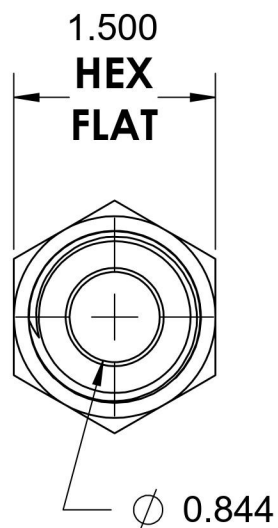

6400-L-16-16-O-SS

Stainless Steel, SAE J514 37° Flare Long Port Connector, 1" Male JIC x 1-5/16-12 Male ORB

6701 Cochran Road
Solon, Ohio 44139
Phone: (440) 248-1880
Toll Free: 1-888-331-1523

Temperature Rating -40°F to 250°F	Material 316/316L Stainless Steel	Industry Standards SAE J514, SAE J1926-3 SAE J515	Series 6400-L-O-SS
Pressure Rating 5400 psi	Finish Passivated		Series Description SAE J514 37° Flare Long Port Connector