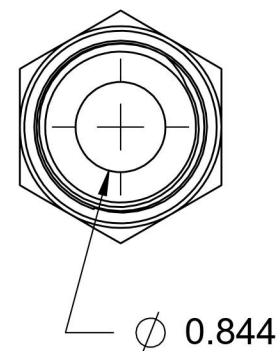

6400-L-16-16-O-SS

Stainless Steel, SAE J514 37° Flare Long Port Connector, 1" Male JIC x 1-5/16-12 Male ORB

6701 Cochran Road
Solon, Ohio 44139
Phone: (440) 248-1880
Toll Free: 1-888-331-1523

Temperature Rating -40°F to 250°F	Material 316/316L Stainless Steel	Industry Standards SAE J514, SAE J1926-3 SAE J515	Series 6400-L-O-SS
Pressure Rating 5400 psi	Finish Passivated		Series Description SAE J514 37° Flare Long Port Connector