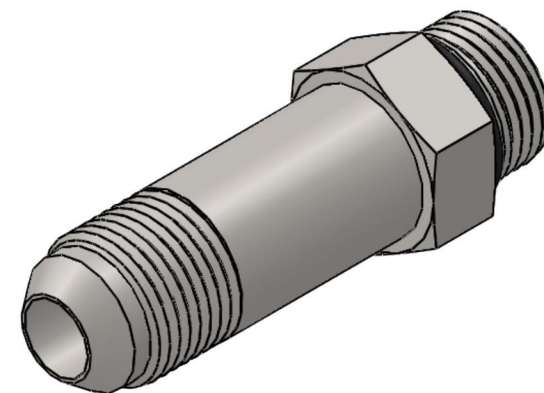

6400-L-16-16-O-SS

Stainless Steel, SAE J514 37° Flare Long Port Connector, 1" Male JIC x 1-5/16-12 Male ORB

6701 Cochran Road
Solon, Ohio 44139
Phone: (440) 248-1880
Toll Free: 1-888-331-1523

Temperature Rating -40°F to 250°F	Material 316/316L Stainless Steel	Industry Standards SAE J514, SAE J1926-3 SAE J515	Series 6400-L-O-SS
Pressure Rating 5400 psi	Finish Passivated		Series Description SAE J514 37° Flare Long Port Connector