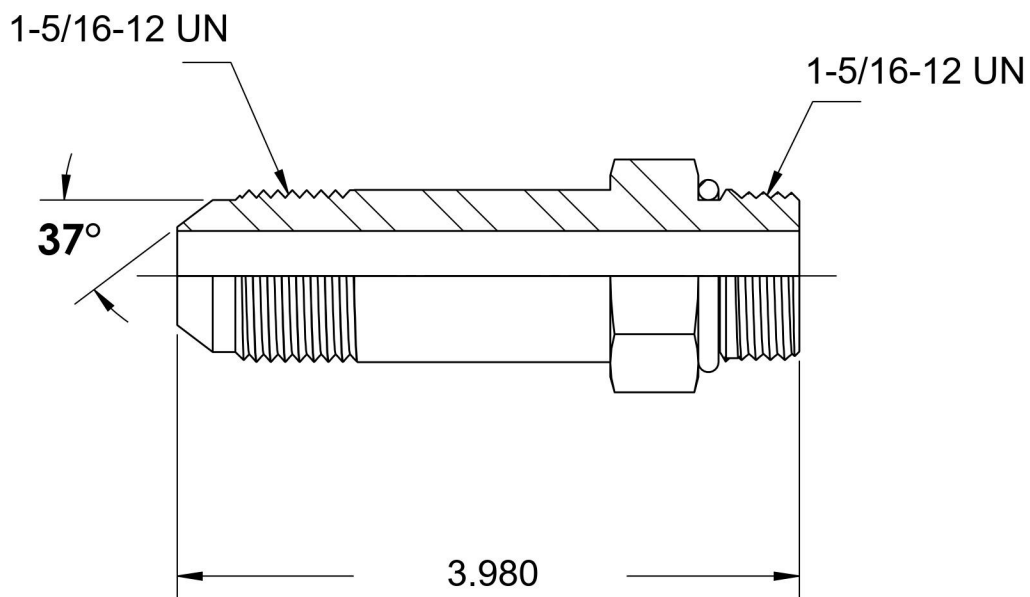

6400-L-16-16-O-SS

Stainless Steel, SAE J514 37° Flare Long Port Connector, 1" Male JIC x 1-5/16-12 Male ORB

6701 Cochran Road
Solon, Ohio 44139
Phone: (440) 248-1880
Toll Free: 1-888-331-1523

Temperature Rating -40°F to 250°F	Material 316/316L Stainless Steel	Industry Standards SAE J514, SAE J1926-3 SAE J515	Series 6400-L-O-SS
Pressure Rating 5400 psi	Finish Passivated		Series Description SAE J514 37° Flare Long Port Connector