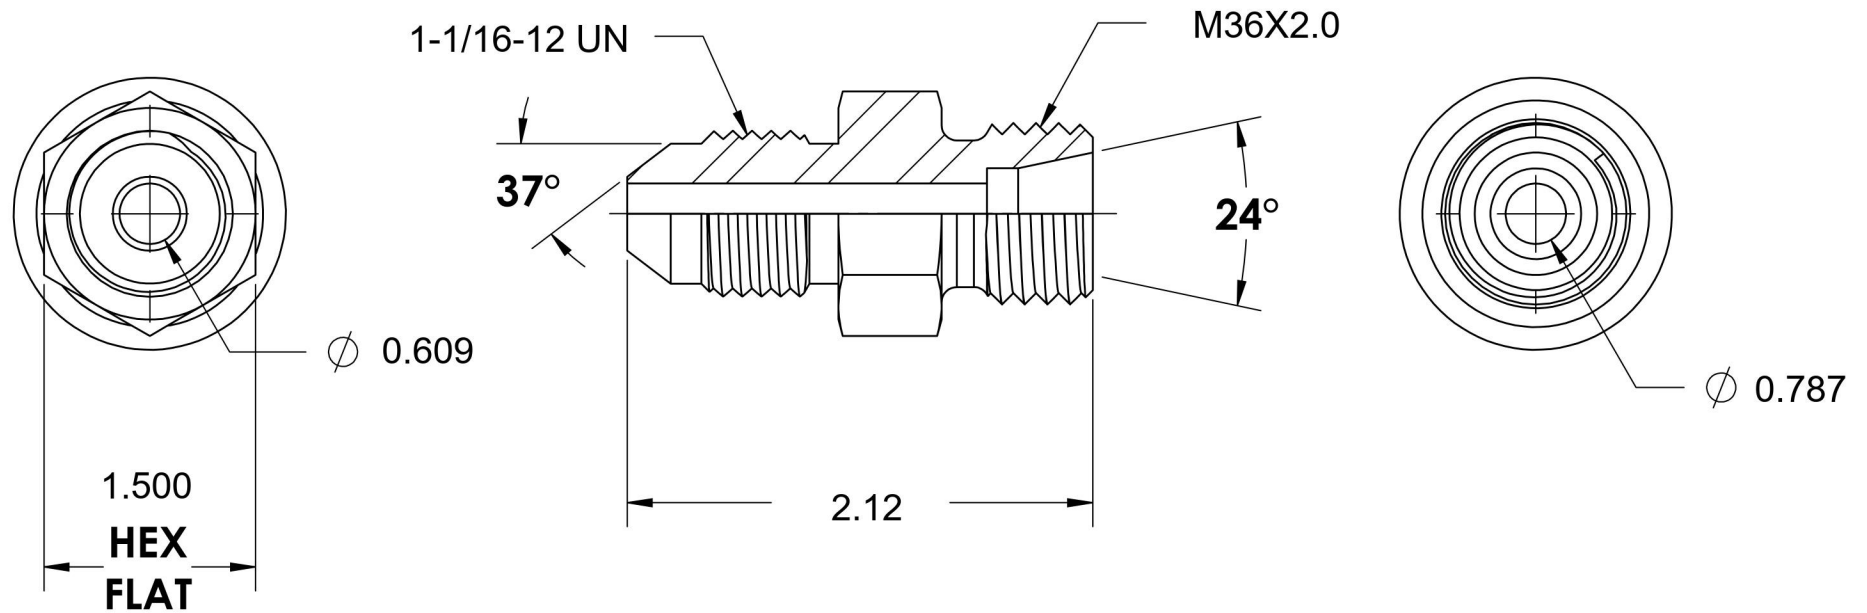

# 7005-12-S25-36

Steel, SAE J514 37° Flare/ISO 8434-1 Heavy Series Male Adapter, 3/4" Male JIC x M36X2.0 Male DIN

6701 Cochran Road  
Solon, Ohio 44139  
Phone: (440) 248-1880  
Toll Free: 1-888-331-1523

<b>Temperature Rating</b> -65°F to 500°F	<b>Material</b> C1045 / 12L14 Steel	<b>Industry Standards</b> SAE J514, ISO 8434-1	<b>Series</b> 7005-DIN HEAVY
<b>Pressure Rating</b> 5000 psi	<b>Finish</b> Trivalent Zinc	<b>Industry Standards</b> DIN 2353, ASTM B633	<b>Series Description</b> SAE J514 37° Flare/ISO 8434-1 Heavy Series Male Adapter