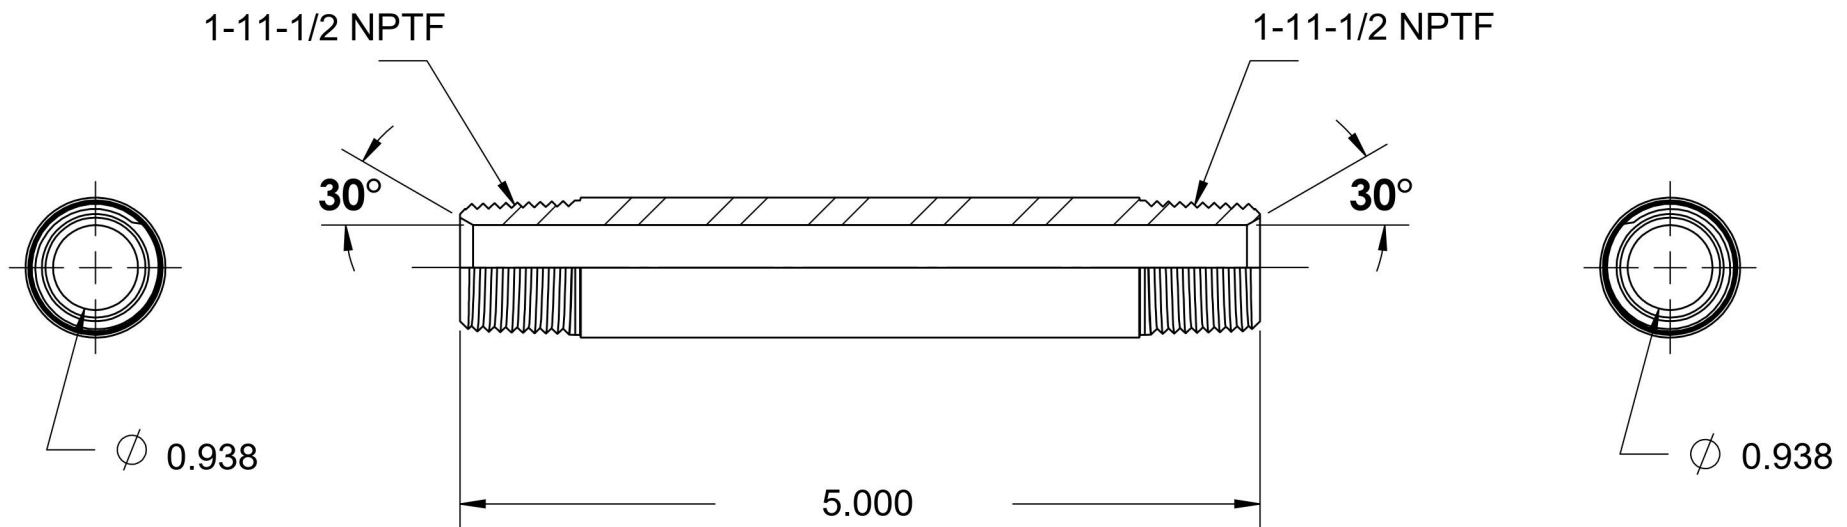

5404-N-16X5.000

Steel, SAE J514 Pipe Long Nipple, 1" Male NPTF 30° x 1" Male NPTF 30°

6701 Cochran Road
Solon, Ohio 44139
Phone: (440) 248-1880
Toll Free: 1-888-331-1523

Temperature Rating

-65°F to 500°F

Pressure Rating

4500 psi

Material

C1045/12L14 Steel

Finish

Trivalent Zinc

Industry Standards

SAE J514, SAE J476
ASTM B633

Series

5404-N

Series Description

SAE J514 Pipe Long Nipple