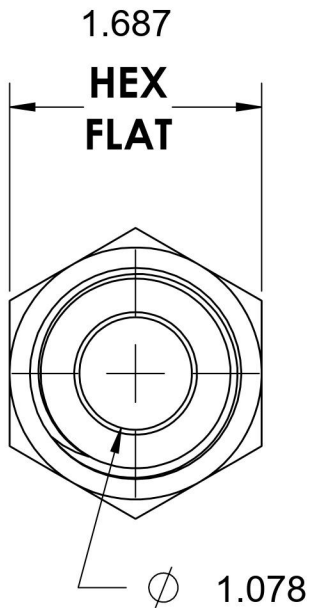

# 2404-20-20-B

Brass, SAE J514 37° Flare Male Connector, 1-1/4" Male JIC x 1-1/4" Male NPTF 30°

6701 Cochran Road  
Solon, Ohio 44139  
Phone: (440) 248-1880  
Toll Free: 1-888-331-1523

<b>Temperature Rating</b>	<b>Material</b>	<b>Industry Standards</b>	<b>Series</b>
-325°F to 400°F	C360 Brass	SAE J514 , SAE J476	2404-B
<b>Pressure Rating</b>	<b>Finish</b>		<b>Series Description</b>
1600 psi	Natural Finish		SAE J514 37° Flare Male Connector