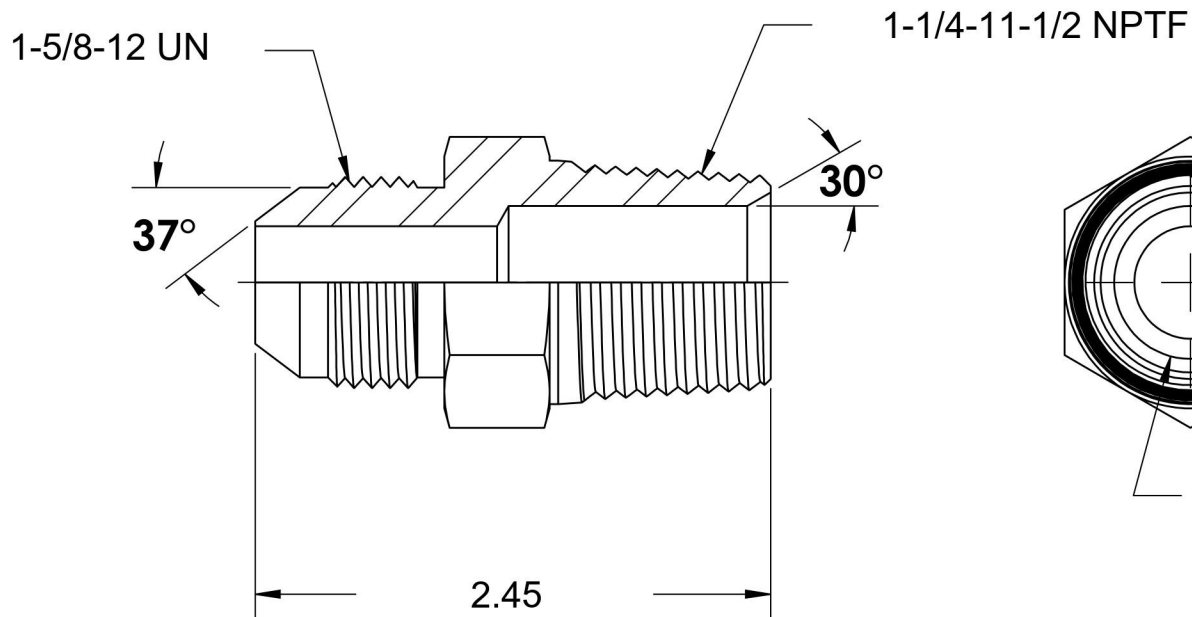

# 2404-20-20-B

Brass, SAE J514 37° Flare Male Connector, 1-1/4" Male JIC x 1-1/4" Male NPTF 30°

6701 Cochran Road  
Solon, Ohio 44139  
Phone: (440) 248-1880  
Toll Free: 1-888-331-1523

<b>Temperature Rating</b>	<b>Material</b>	<b>Industry Standards</b>	<b>Series</b>
-325°F to 400°F	C360 Brass	SAE J514 , SAE J476	2404-B
<b>Pressure Rating</b>	<b>Finish</b>		<b>Series Description</b>
1600 psi	Natural Finish		SAE J514 37° Flare Male Connector