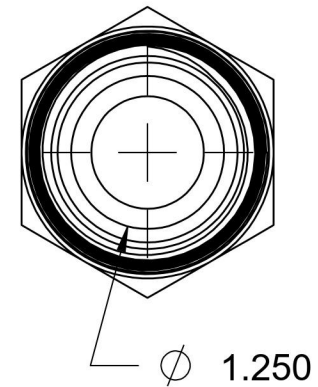

# 2404-20-20-B

Brass, SAE J514 37° Flare Male Connector, 1-1/4" Male JIC x 1-1/4" Male NPTF 30°

6701 Cochran Road  
Solon, Ohio 44139  
Phone: (440) 248-1880  
Toll Free: 1-888-331-1523

<b>Temperature Rating</b>	<b>Material</b>	<b>Industry Standards</b>	<b>Series</b>
-325°F to 400°F	C360 Brass	SAE J514 , SAE J476	2404-B
<b>Pressure Rating</b>	<b>Finish</b>		<b>Series Description</b>
1600 psi	Natural Finish		SAE J514 37° Flare Male Connector