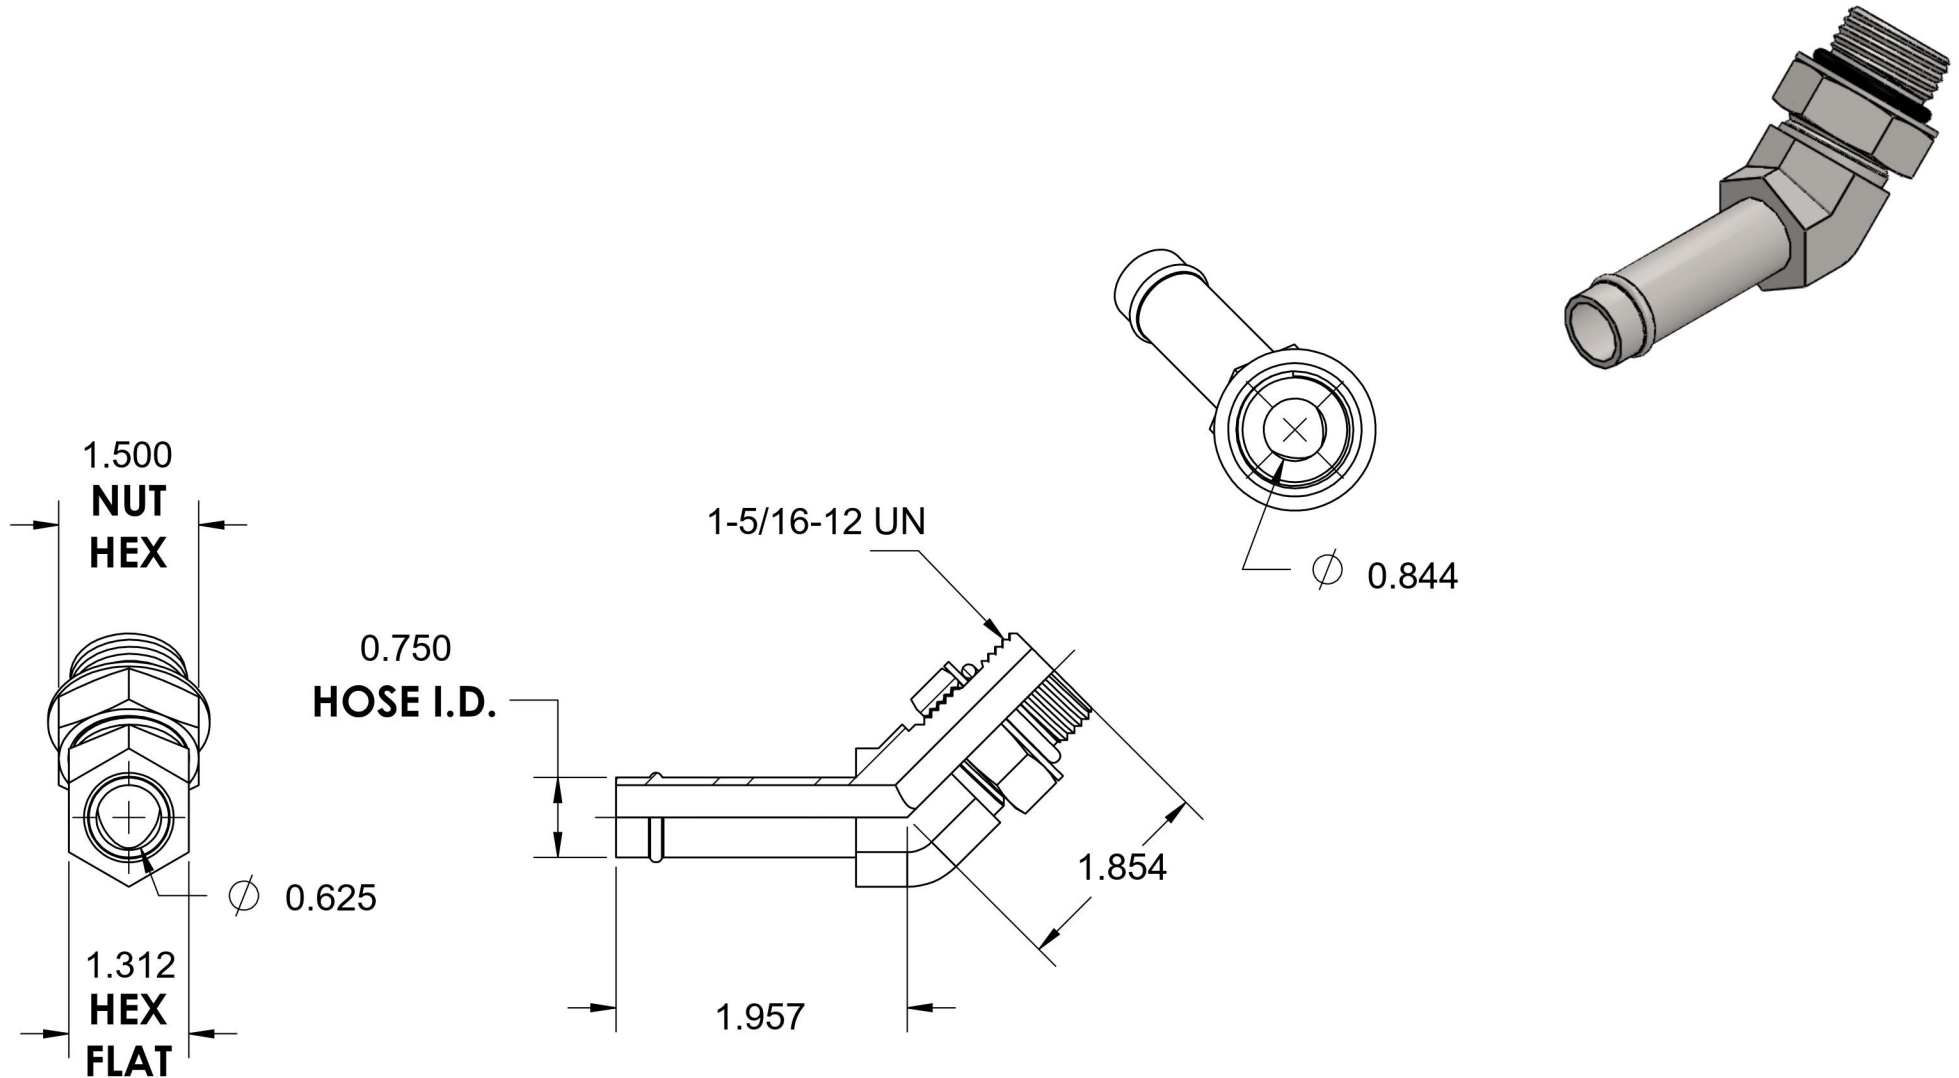

4603-12-16-NWO-FG

Steel, SAE J1231 Hose Bead 45° Adjustable Port Elbow, 3/4" Beaded Hose Barb x 1-5/16-12 Male Adjustable ORB

6701 Cochran Road
Solon, Ohio 44139
Phone: (440) 248-1880
Toll Free: 1-888-331-1523

Temperature Rating	Material	Industry Standards	Series
-40°F to 250°F	C1045 Steel	SAE J1231-2, SAE J1926-3 SAE J515, ASTM B633	4603-NWO-FG
Pressure Rating	Finish		Series Description
150psi	Trivalent Zinc		SAE J1231 Hose Bead 45° Adjustable Port Elbow