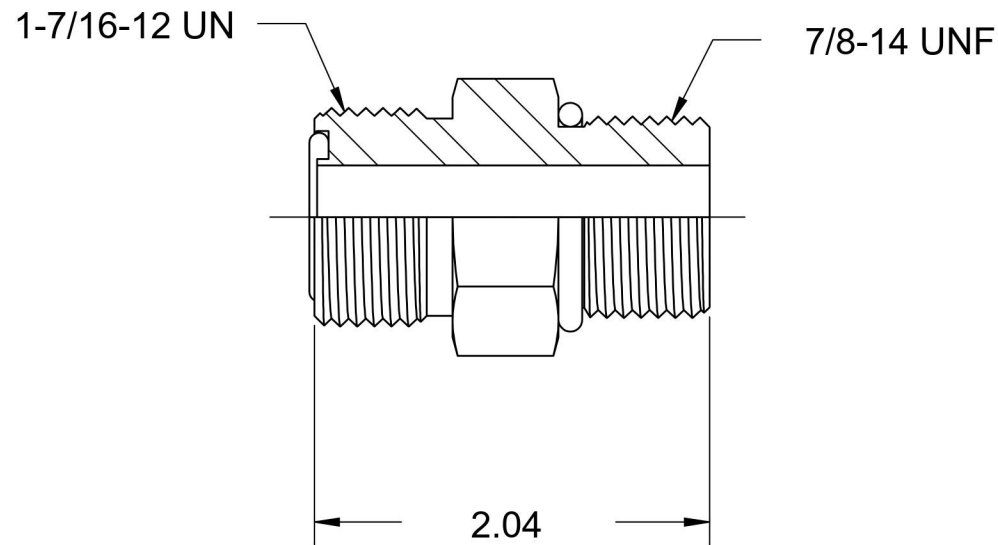

# FS6400-16-10-O

Steel, SAE J1453 O-Ring Face Seal Port Connector, 1" Male ORFS x 7/8-14 Male ORB

6701 Cochran Road  
Solon, Ohio 44139  
Phone: (440) 248-1880  
Toll Free: 1-888-331-1523

**Temperature Rating**

-40°F to 250°F

**Pressure Rating**

6000 psi

**Material**

C1045 / 12L14 Steel

**Finish**

Trivalent Zinc

**Industry Standards**