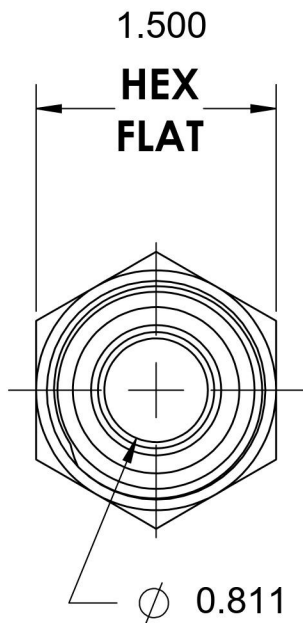

# FS6400-16-10-O

Steel, SAE J1453 O-Ring Face Seal Port Connector, 1" Male ORFS x 7/8-14 Male ORB

6701 Cochran Road  
Solon, Ohio 44139  
Phone: (440) 248-1880  
Toll Free: 1-888-331-1523

**Temperature Rating**

-40°F to 250°F

**Pressure Rating**

6000 psi

**Material**

C1045 / 12L14 Steel

**Finish**

Trivalent Zinc

**Industry Standards**