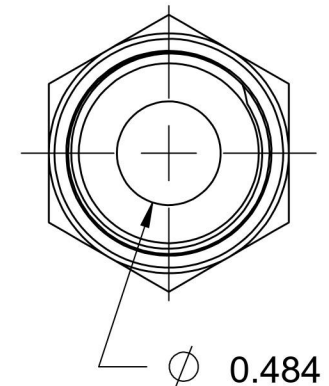

# FS6400-16-10-O

Steel, SAE J1453 O-Ring Face Seal Port Connector, 1" Male ORFS x 7/8-14 Male ORB

6701 Cochran Road  
Solon, Ohio 44139  
Phone: (440) 248-1880  
Toll Free: 1-888-331-1523

**Temperature Rating**

-40°F to 250°F

**Pressure Rating**

6000 psi

**Material**

C1045 / 12L14 Steel

**Finish**

Trivalent Zinc

**Industry Standards**