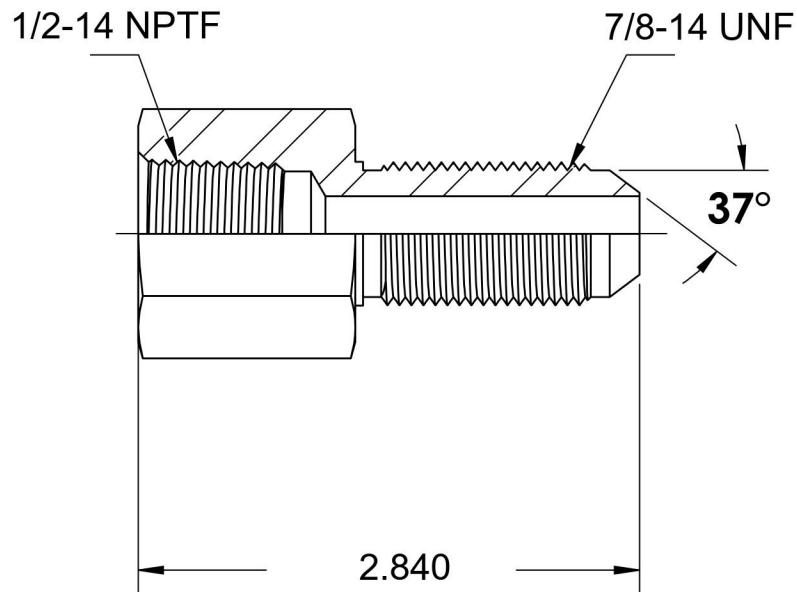

# 2705-08-10-SS

Stainless Steel, SAE J514 Flared Tube Female Bulkhead, 1/2" Female NPTF x 5/8" Male JIC

6701 Cochran Road  
Solon, Ohio 44139  
Phone: (440) 248-1880  
Toll Free: 1-888-331-1523

<b>Temperature Rating</b> -425°F to 1200°F	<b>Material</b> 316/316L Stainless Steel	<b>Industry Standards</b> SAE J514 , SAE J476	<b>Series</b> 2705
<b>Pressure Rating</b> 5000 psi	<b>Finish</b> Passivated		<b>Series Description</b> SAE J514 Flared Tube Female Bulkhead