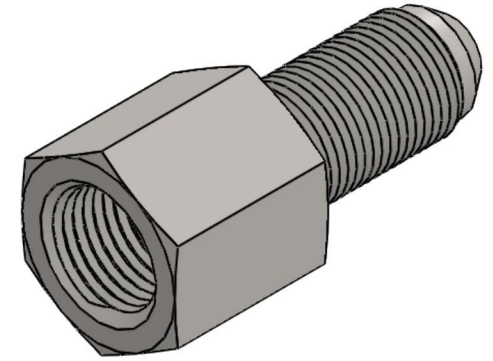

# 2705-08-10-SS

Stainless Steel, SAE J514 Flared Tube Female Bulkhead, 1/2" Female NPTF x 5/8" Male JIC

6701 Cochran Road  
Solon, Ohio 44139  
Phone: (440) 248-1880  
Toll Free: 1-888-331-1523

<b>Temperature Rating</b> -425°F to 1200°F	<b>Material</b> 316/316L Stainless Steel	<b>Industry Standards</b> SAE J514 , SAE J476	<b>Series</b> 2705
<b>Pressure Rating</b> 5000 psi	<b>Finish</b> Passivated		<b>Series Description</b> SAE J514 Flared Tube Female Bulkhead