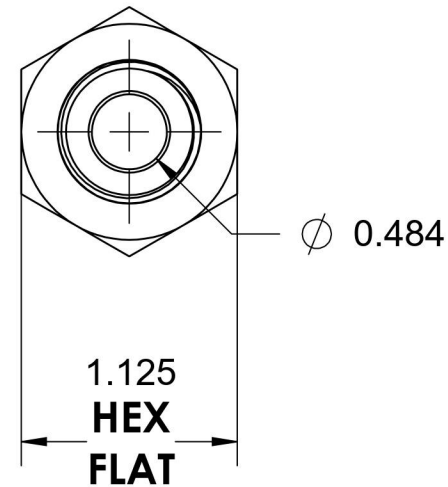

# 2705-08-10-SS

Stainless Steel, SAE J514 Flared Tube Female Bulkhead, 1/2" Female NPTF x 5/8" Male JIC

6701 Cochran Road  
Solon, Ohio 44139  
Phone: (440) 248-1880  
Toll Free: 1-888-331-1523

<b>Temperature Rating</b> -425°F to 1200°F	<b>Material</b> 316/316L Stainless Steel	<b>Industry Standards</b> SAE J514 , SAE J476	<b>Series</b> 2705
<b>Pressure Rating</b> 5000 psi	<b>Finish</b> Passivated		<b>Series Description</b> SAE J514 Flared Tube Female Bulkhead