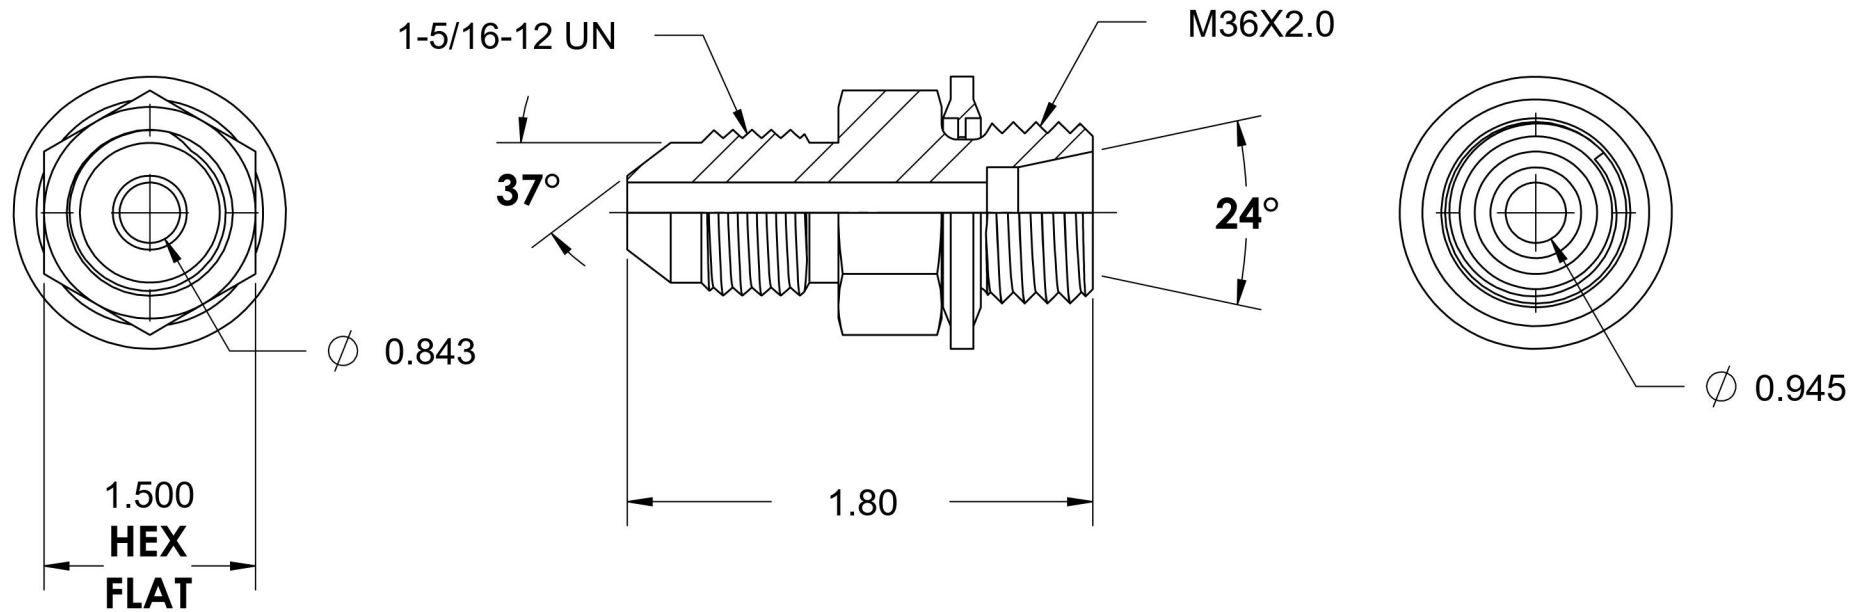

7005-16-L28-36-BS

Steel, SAE J514 37° Flare DIN 2353 (Light) Tube Adapter Bonded Seal, 1" Male JIC x M36X2.0 Male DIN Line/Tube/Port

6701 Cochran Road
Solon, Ohio 44139
Phone: (440) 248-1880
Toll Free: 1-888-331-1523

Temperature Rating	Material	Industry Standards	Series
-40°F to 250°F	C1045 / 12L14 Steel	SAE J514, ISO 8434-1	7005-DIN LIGHT-BS
Pressure Rating	Finish	ISO 9974, ASTM B633	Series Description
3600 psi	Trivalent Zinc		SAE J514 37° Flare DIN 2353 (Light) Tube Adapter Bonded Seal Assembled