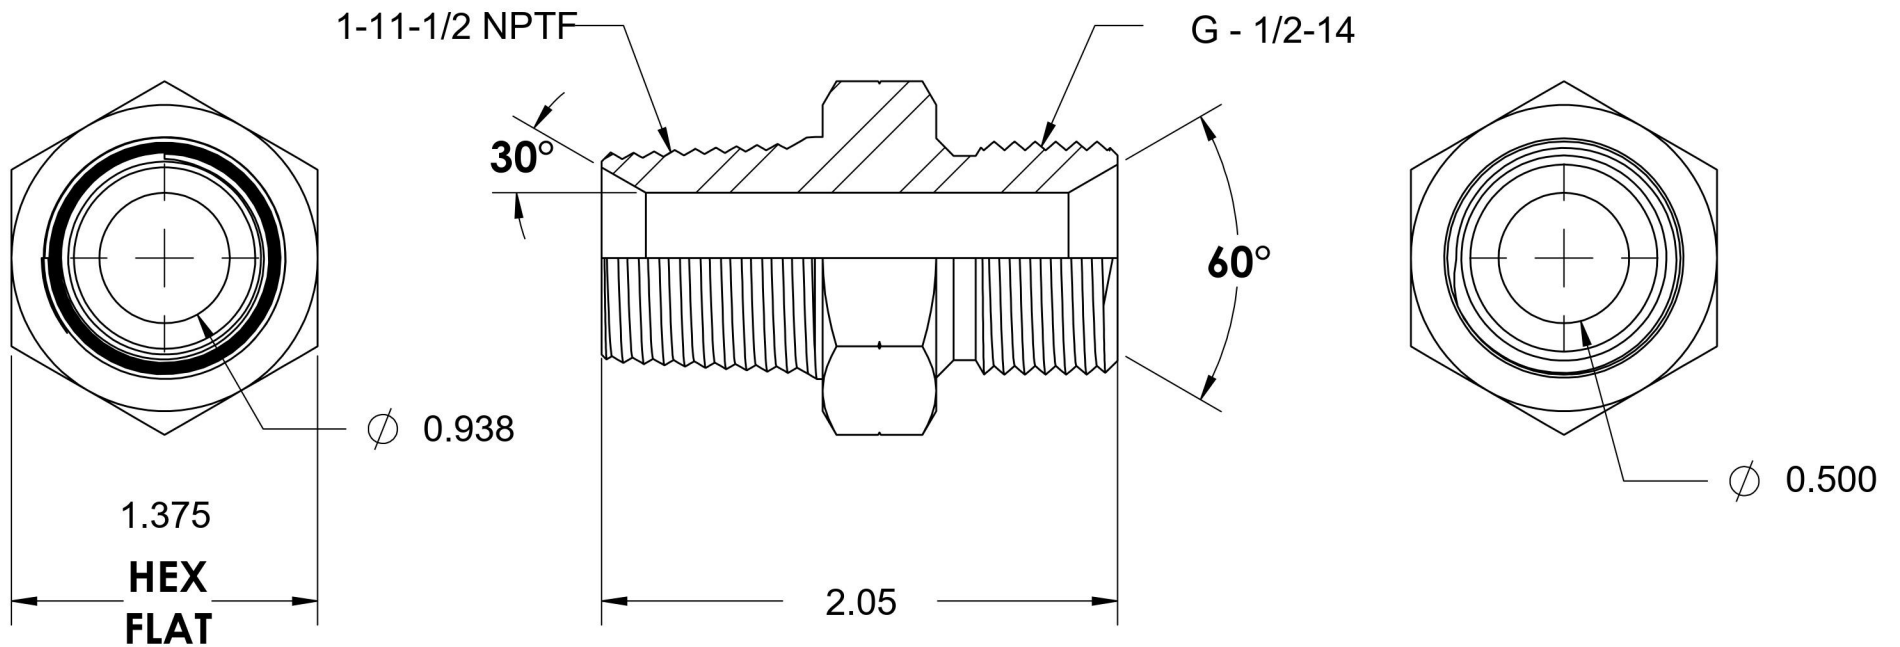

7032-16-08-SS

Stainless Steel, SAE J476 Pipe Male BSPP Port/Line Adapter, 1" Male NPTF 30° x 1/2-14 Male BSPP 60° Line/Port

6701 Cochran Road
Solon, Ohio 44139
Phone: (440) 248-1880
Toll Free: 1-888-331-1523

Temperature Rating -425°F to 1200°F	Material 316/316L Stainless Steel	Industry Standards SAE J476, ISO 1179	Series 7032-SS
Pressure Rating 2900 psi	Finish Passivated		Series Description SAE J476 Pipe Male BSPP Port/Line Adapter