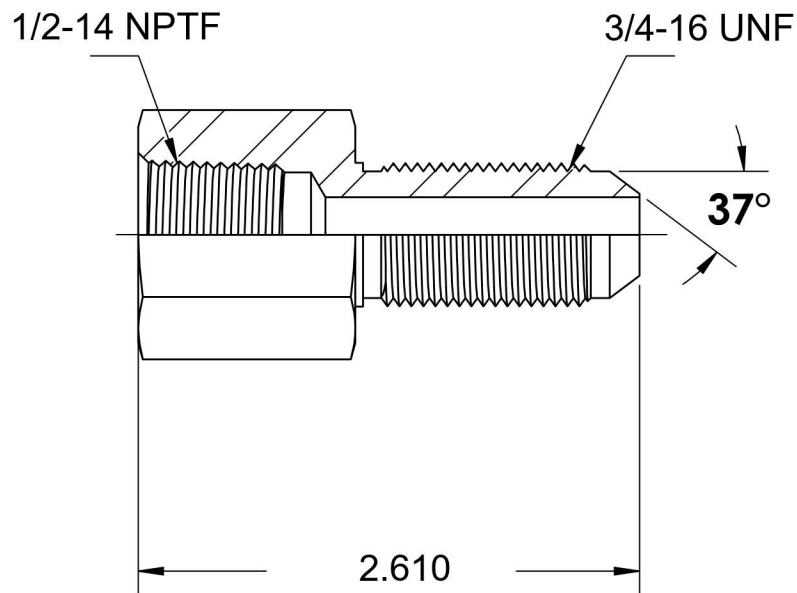

## Steel, SAE J514 Flared Tube Female Bulkhead, 1/2" Female NPTF x 1/2" Male JIC

6701 Cochran Road  
Solon, Ohio 44139  
Phone: (440) 248-1880  
Toll Free: 1-888-331-1523

<b>Temperature Rating</b>	<b>Material</b>	<b>Industry Standards</b>	<b>Series</b>
-65°F to 500°F	C1045/12L14 Steel	SAE J514 , SAE J476 ASTM B633	2705
<b>Pressure Rating</b>	<b>Finish</b>		<b>Series Description</b>
5000 psi	Trivalent Zinc		SAE J514 Flared Tube Female Bulkhead