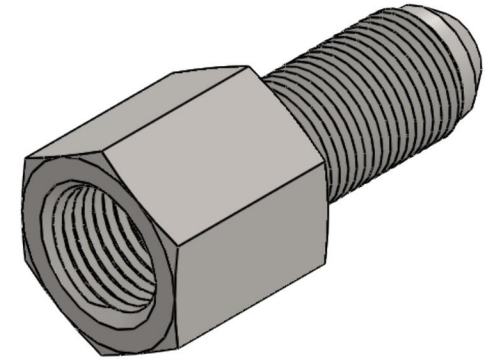

## Steel, SAE J514 Flared Tube Female Bulkhead, 1/2" Female NPTF x 1/2" Male JIC

6701 Cochran Road  
Solon, Ohio 44139  
Phone: (440) 248-1880  
Toll Free: 1-888-331-1523

<b>Temperature Rating</b>	<b>Material</b>	<b>Industry Standards</b>	<b>Series</b>
-65°F to 500°F	C1045/12L14 Steel	SAE J514 , SAE J476 ASTM B633	2705
<b>Pressure Rating</b>	<b>Finish</b>		<b>Series Description</b>
5000 psi	Trivalent Zinc		SAE J514 Flared Tube Female Bulkhead