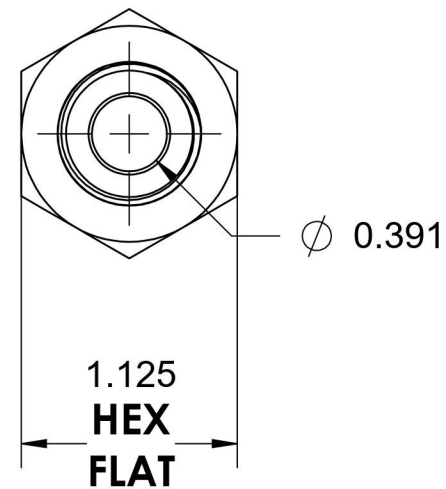

## Steel, SAE J514 Flared Tube Female Bulkhead, 1/2" Female NPTF x 1/2" Male JIC

6701 Cochran Road  
Solon, Ohio 44139  
Phone: (440) 248-1880  
Toll Free: 1-888-331-1523

<b>Temperature Rating</b>	<b>Material</b>	<b>Industry Standards</b>	<b>Series</b>
-65°F to 500°F	C1045/12L14 Steel	SAE J514 , SAE J476 ASTM B633	2705
<b>Pressure Rating</b>	<b>Finish</b>		<b>Series Description</b>
5000 psi	Trivalent Zinc		SAE J514 Flared Tube Female Bulkhead