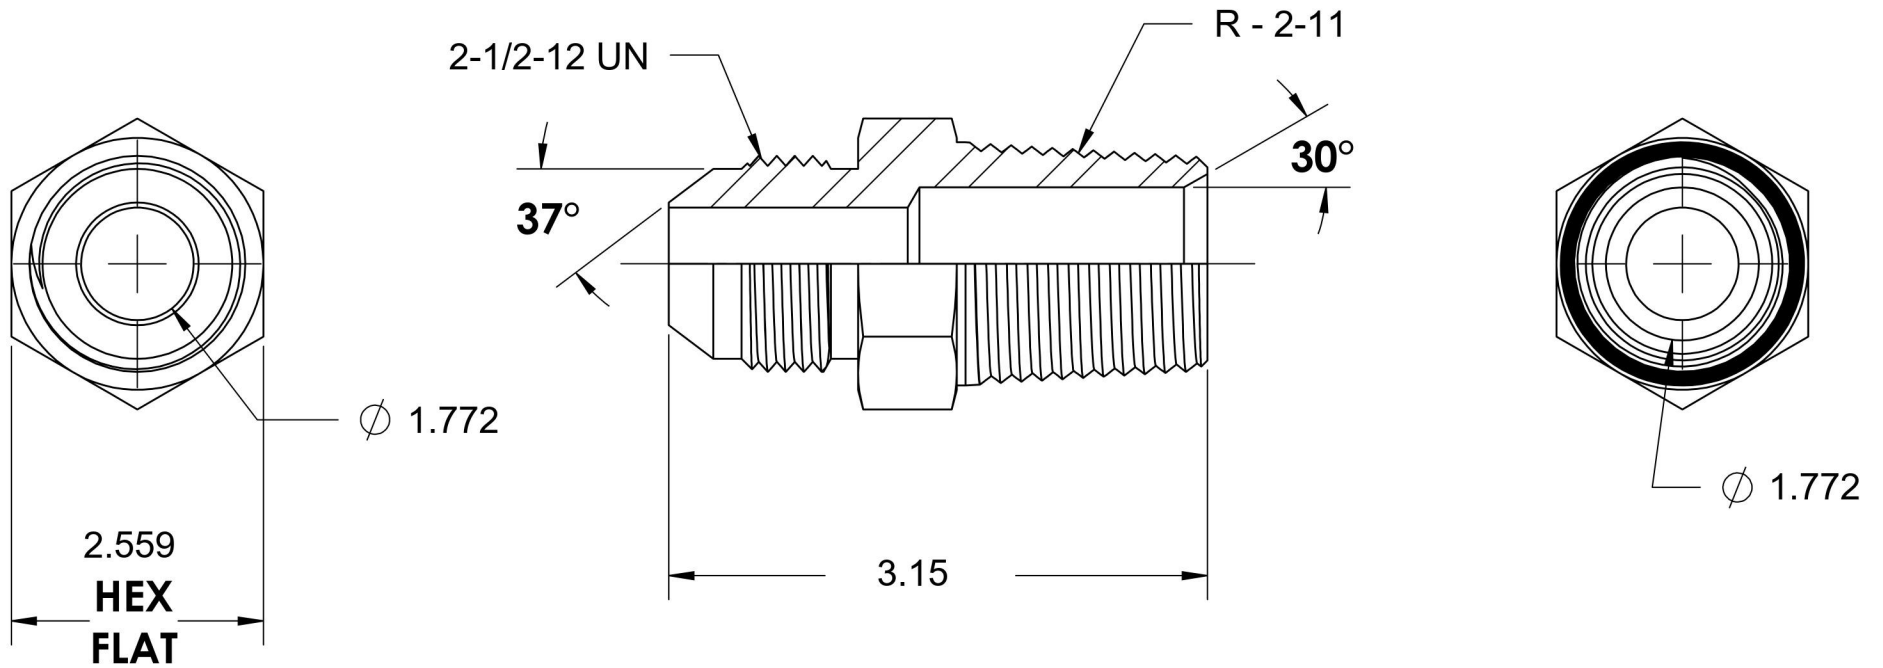

# 7000-32-32

Steel, SAE J514 37° Flare Male BSPT Connector, 2" Male JIC x 2" Male BSPT 30°

6701 Cochran Road  
Solon, Ohio 44139  
Phone: (440) 248-1880  
Toll Free: 1-888-331-1523

<b>Temperature Rating</b>	<b>Material</b>	<b>Industry Standards</b>	<b>Series</b>
-65°F to 500°F	C1045/12L14 Steel	SAE J514, ISO 7-1	7000
<b>Pressure Rating</b>	<b>Finish</b>	ASTM B633	<b>Series Description</b>
2000 psi	Trivalent Zinc		SAE J514 37° Flare Male BSPT Connector