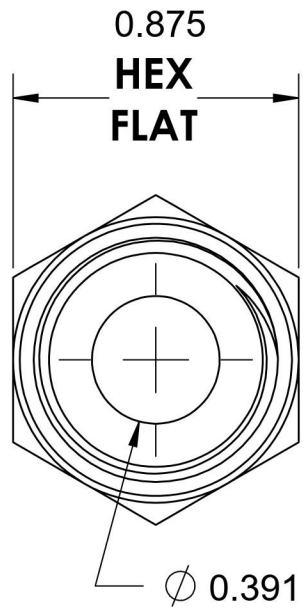

6405-08-04-O

Steel, SAE J1926 O-Ring Boss Female Adapter, 3/4-16 Male ORB x 1/4" Female NPTF

3/4-16 UNF

6701 Cochran Road
Solon, Ohio 44139
Phone: (440) 248-1880
Toll Free: 1-888-331-1523

Temperature Rating