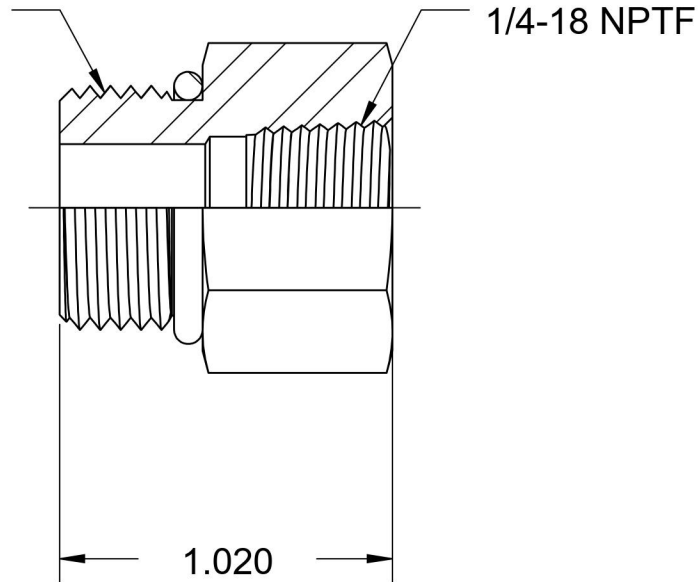

6405-08-04-O

Steel, SAE J1926 O-Ring Boss Female Adapter, 3/4-16 Male ORB x 1/4" Female NPTF

3/4-16 UNF

6701 Cochran Road
Solon, Ohio 44139
Phone: (440) 248-1880
Toll Free: 1-888-331-1523

Temperature Rating

-40°F to 250°F

Pressure Rating

6000 psi

Material

C1045 / 12L14 Steel

Finish

Trivalent Zinc

Industry Standards