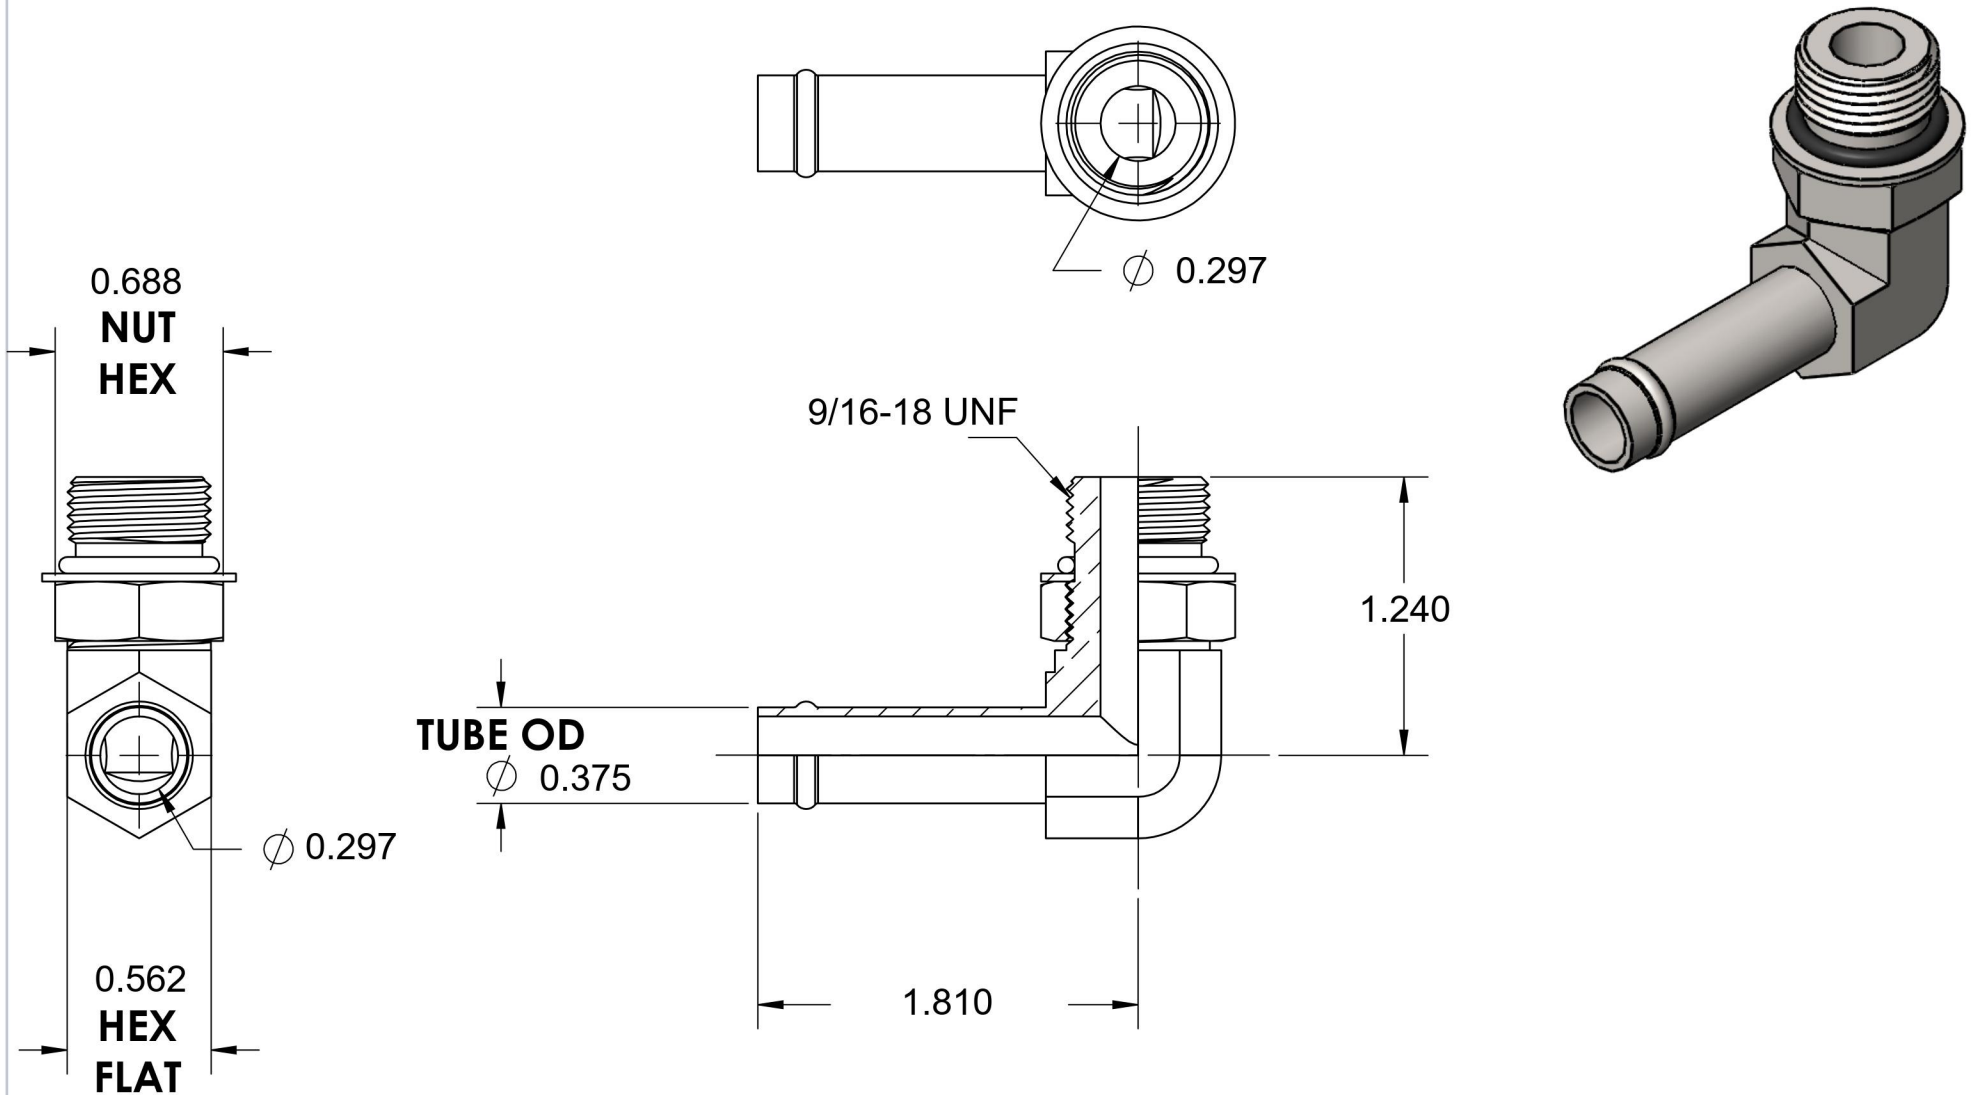

# 4601-06-06-NWO-FG

Steel, SAE J1231 Hose Bead 90° Adjustable Port Elbow, 3/8" Beaded Hose Barb x 9/16-18 Male Adjustable ORB

6701 Cochran Road  
Solon, Ohio 44139  
Phone: (440) 248-1880  
Toll Free: 1-888-331-1523

<b>Temperature Rating</b>	<b>Material</b>	<b>Industry Standards</b>	<b>Series</b>
-40°F to 250°F	C1045 Steel	SAE J1231-2, SAE J1926-3 SAE J515, ASTM B633	4601-NWO-FG
<b>Pressure Rating</b>	<b>Finish</b>		<b>Series Description</b>
150 psi	Trivalent Zinc		SAE J1231 Hose Bead 90° Adjustable Port Elbow