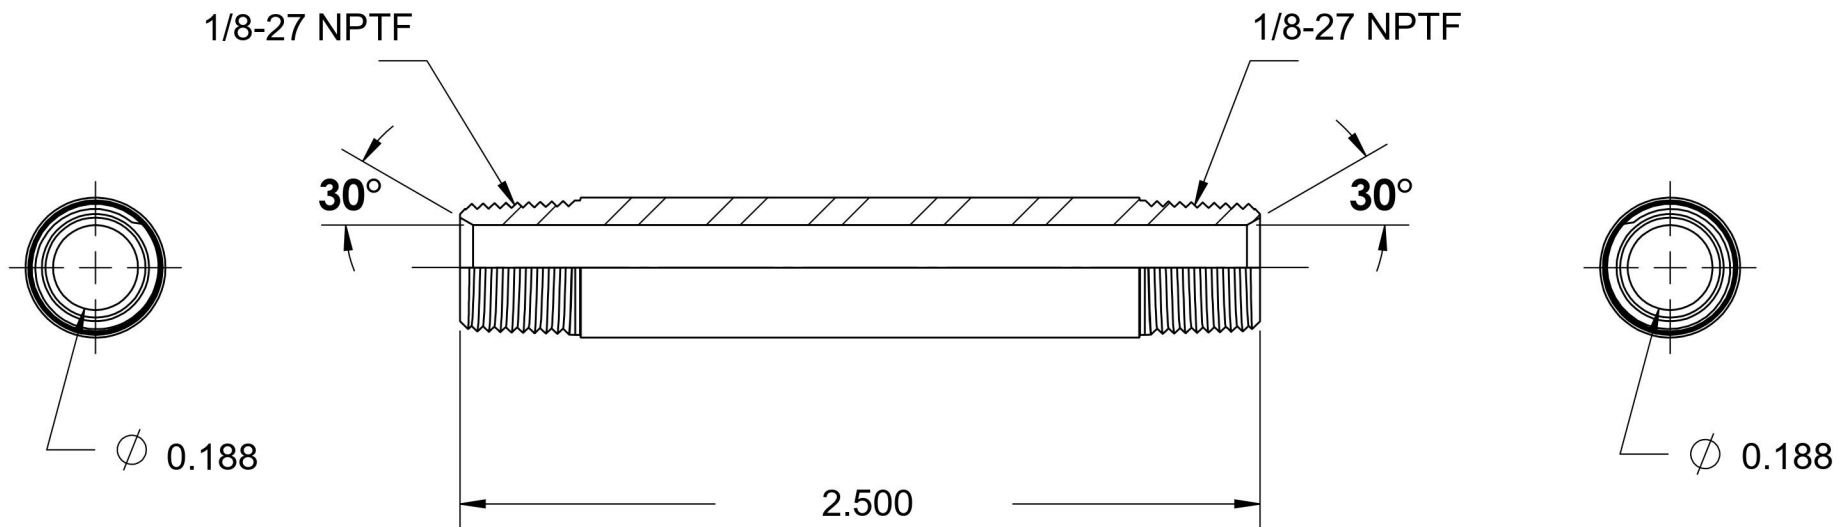

5404-N-02X2.500-SS

Stainless Steel, SAE J514 Pipe Long Nipple, 1/8" Male NPTF 30° x 1/8" Male NPTF 30°

6701 Cochran Road
Solon, Ohio 44139
Phone: (440) 248-1880
Toll Free: 1-888-331-1523

Temperature Rating	Material	Industry Standards	Series
-425°F to 1200°F	316/316L Stainless Steel	SAE J514, SAE J476	5404-N-SS
Pressure Rating	Finish		Series Description
7200 psi	Passivated		SAE J514 Pipe Long Nipple