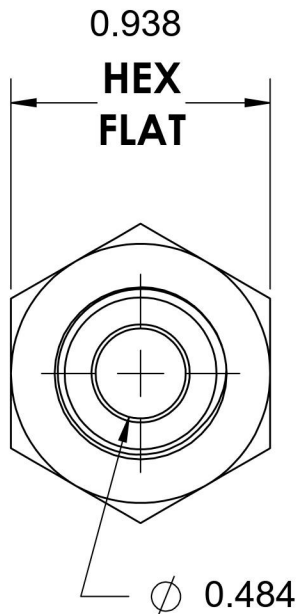

2405-10-04-SS

Stainless Steel, SAE J514 Flared Tube Female Connector, 5/8" Male JIC x 1/4" Female NPTF

7/8-14 UNF

1/4-18 NPTF

6701 Cochran Road
Solon, Ohio 44139
Phone: (440) 248-1880
Toll Free: 1-888-331-1523