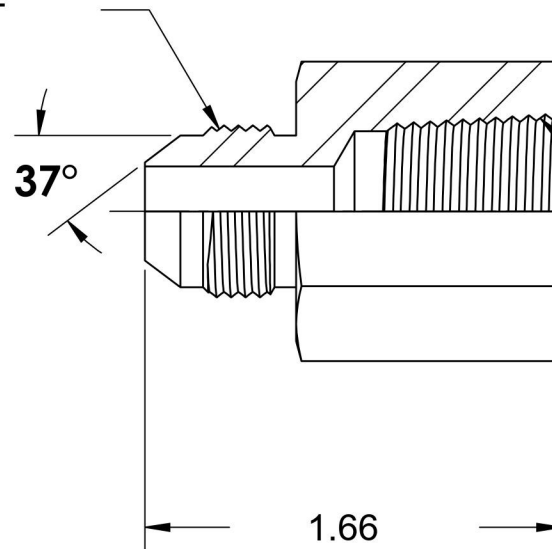

2405-10-04-SS

Stainless Steel, SAE J514 Flared Tube Female Connector, 5/8" Male JIC x 1/4" Female NPTF

7/8-14 UNF

1/4-18 NPTF

6701 Cochran Road
Solon, Ohio 44139
Phone: (440) 248-1880
Toll Free: 1-888-331-1523

Temperature Rating

-425°F to 1200°F

Material

316/316L Stainless Steel

Industry Standards

SAE J514 , SAE J476

Series

2405-SS

Pressure Rating

5000 psi

Finish

Passivated

Series Description

SAE J514 Flared Tube
Female Connector