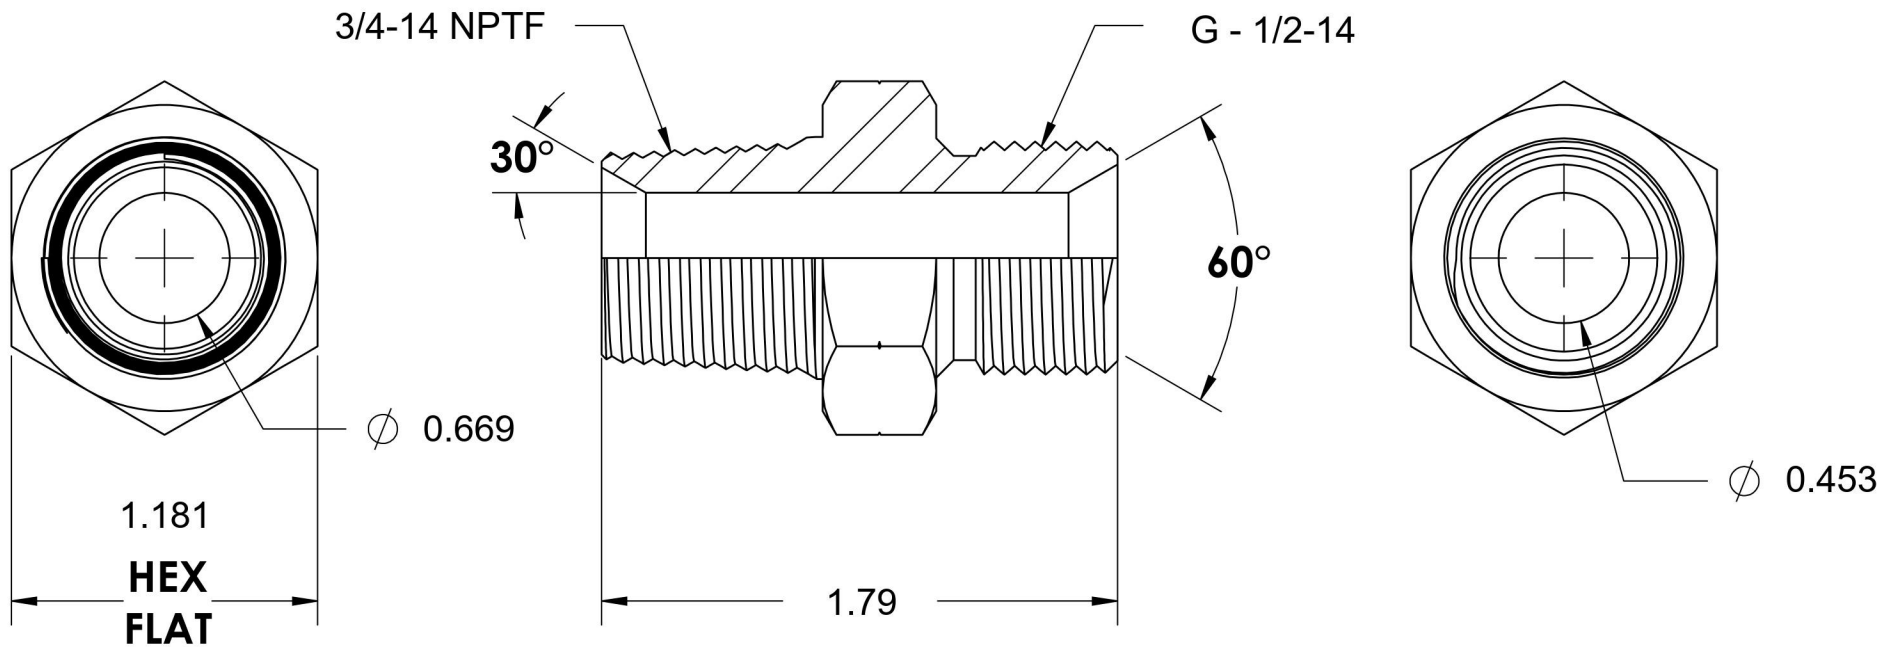

7032-12-08-SS

Stainless Steel, SAE J476 Pipe Male BSPP Port/Line Adapter, 3/4" Male NPTF 30° x 1/2-14 Male BSPP 60° Line/Port

6701 Cochran Road
Solon, Ohio 44139
Phone: (440) 248-1880
Toll Free: 1-888-331-1523

Temperature Rating	Material	Industry Standards	Series
-425°F to 1200°F	316/316L Stainless Steel	SAE J476, ISO 1179	7032-SS
Pressure Rating	Finish		Series Description
2900 psi	Passivated		SAE J476 Pipe Male BSPP Port/Line Adapter