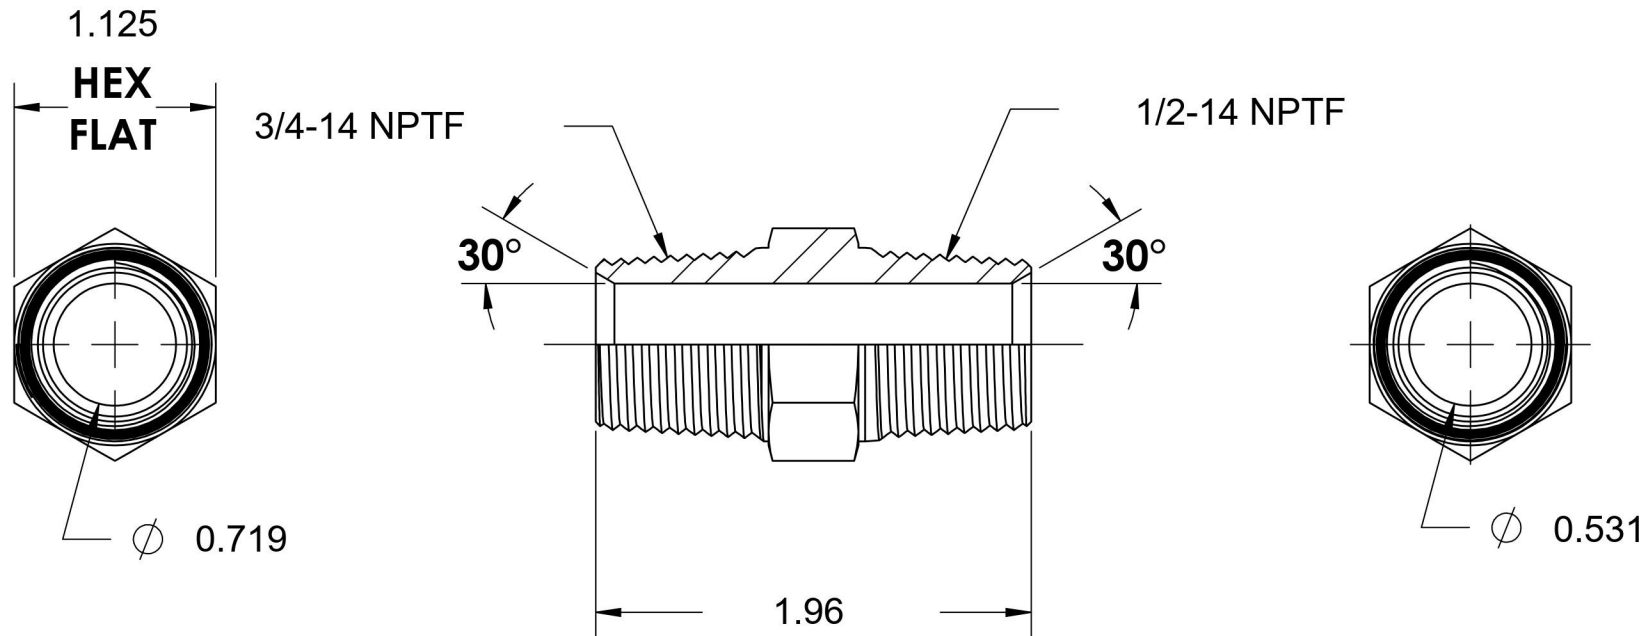

5404-12-08-SS

Stainless Steel, SAE J514 Pipe Nipple, 3/4" Male NPTF 30° x 1/2" Male NPTF 30°

6701 Cochran Road
Solon, Ohio 44139
Phone: (440) 248-1880
Toll Free: 1-888-331-1523

Temperature Rating -425°F to 1200°F	Material 316/316L Stainless Steel	Industry Standards SAE J514 , SAE J476	Series 5404-SS
Pressure Rating 6600 psi	Finish Passivated		Series Description SAE J514 Pipe Nipple