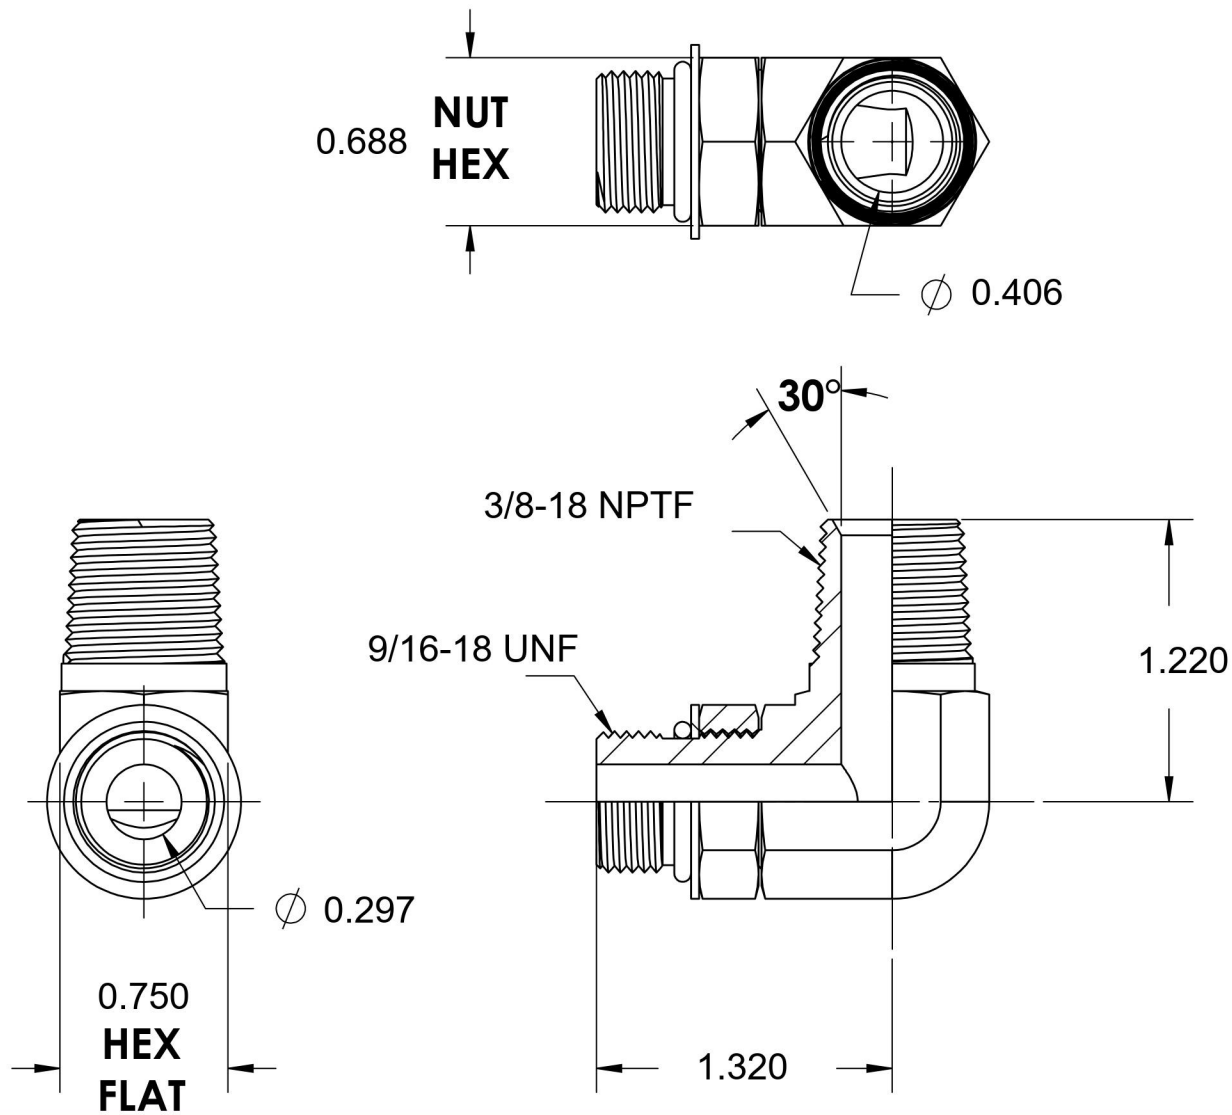

# 6806-06-06-NWO-SS

Stainless Steel, SAE J1926 Adjustable O-Ring Boss 90° Male Elbow, 9/16-18 Male Adjustable ORB x 3/8" Male NPTF 30°

6701 Cochran Road  
Solon, Ohio 44139  
Phone: (440) 248-1880  
Toll Free: 1-888-331-1523

<b>Temperature Rating</b>	<b>Material</b>	<b>Industry Standards</b>	<b>Series</b>
-40°F to 250°F	316/316L Stainless Steel	SAE J1926-3, SAE J476 SAE J515	6806-NWO-SS
<b>Pressure Rating</b>	<b>Finish</b>		<b>Series Description</b>
4500 psi	Passivated		SAE J1926 Adjustable O-Ring Boss 90° Male Elbow