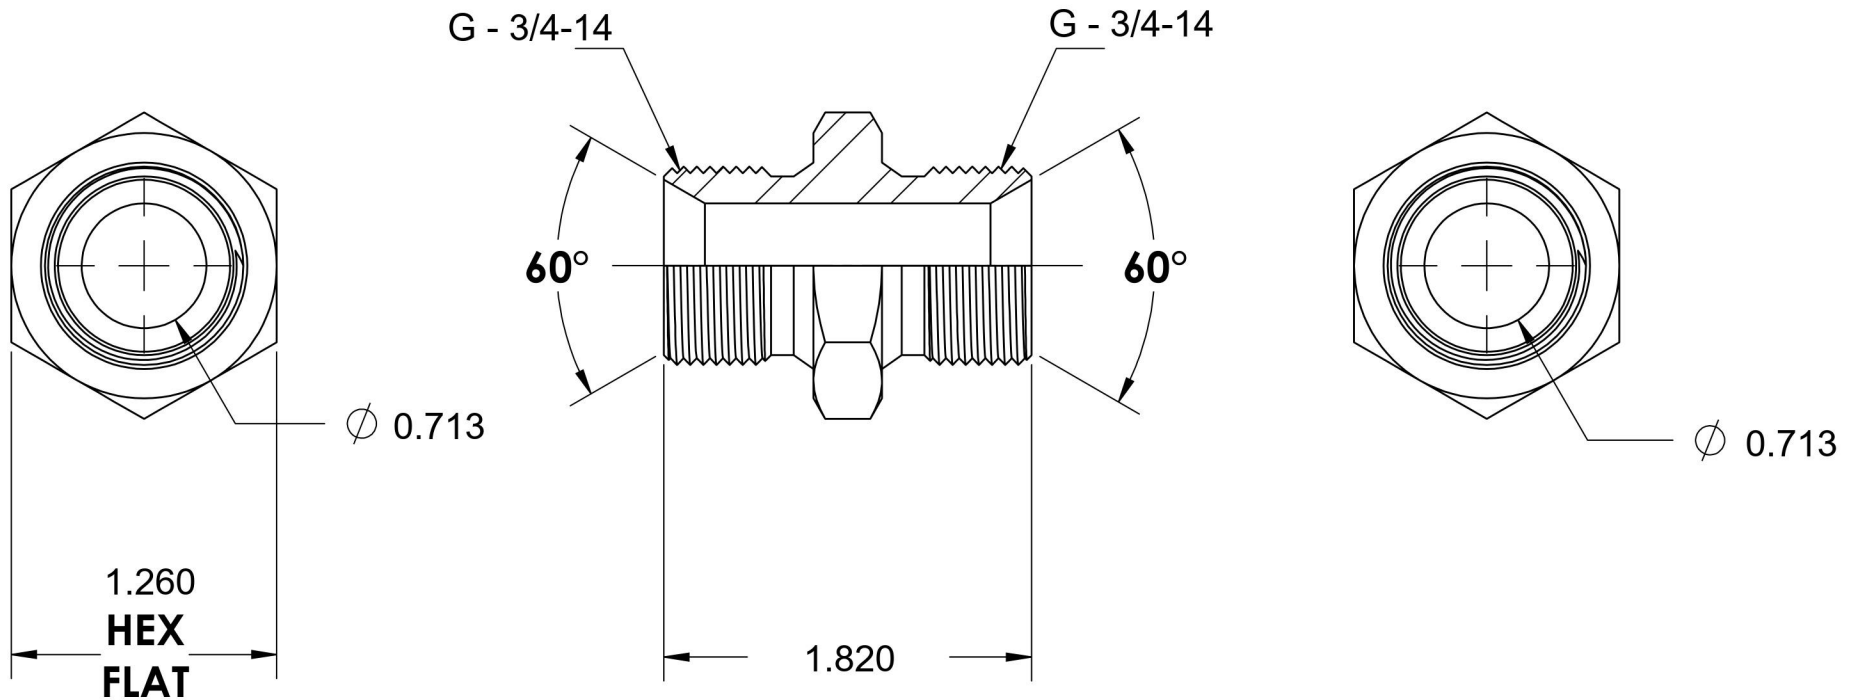

9022-12-12-SS

Stainless Steel, ISO 1179 BSPP Port/Line Union, 3/4-14 Male BSPP 60° Line/Port x 3/4-14 Male BSPP 60° Line/Port

6701 Cochran Road
Solon, Ohio 44139
Phone: (440) 248-1880
Toll Free: 1-888-331-1523

Temperature Rating -425°F to 1200°F	Material 316/316L Stainless Steel	Industry Standards ISO 1179, ISO 8434-6	Series 9022-SS
Pressure Rating 2900 psi	Finish Passivated		Series Description ISO 1179 BSPP Port/Line Union