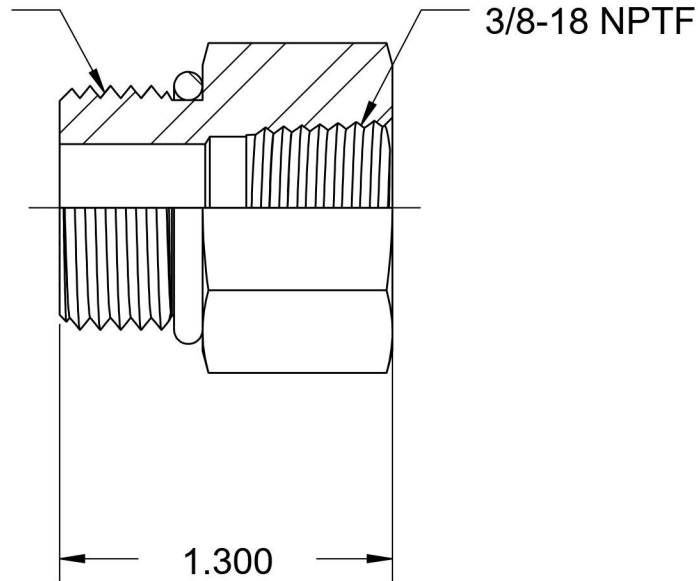

# 6405-05-06-O

Steel, SAE J1926 O-Ring Boss Female Adapter, 1/2-20 Male ORB x 3/8" Female NPTF

1/2-20 UNF

6701 Cochran Road  
Solon, Ohio 44139  
Phone: (440) 248-1880  
Toll Free: 1-888-331-1523

**Temperature Rating**

-40°F to 250°F

**Pressure Rating**

6000 psi

**Material**

C1045 / 12L14 Steel

**Finish**

Trivalent Zinc

**Industry Standards**