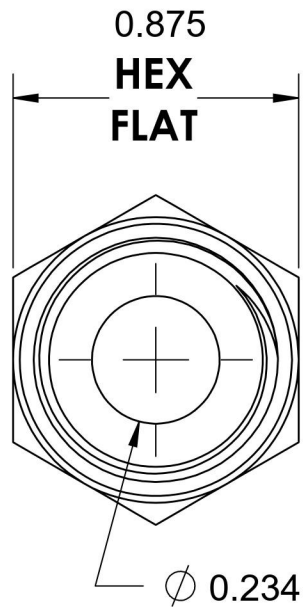

# 6405-05-06-O

Steel, SAE J1926 O-Ring Boss Female Adapter, 1/2-20 Male ORB x 3/8" Female NPTF

1/2-20 UNF

6701 Cochran Road  
Solon, Ohio 44139  
Phone: (440) 248-1880  
Toll Free: 1-888-331-1523

**Temperature Rating**

-40°F to 250°F

**Pressure Rating**

6000 psi

**Material**

C1045 / 12L14 Steel

**Finish**

Trivalent Zinc

**Industry Standards**