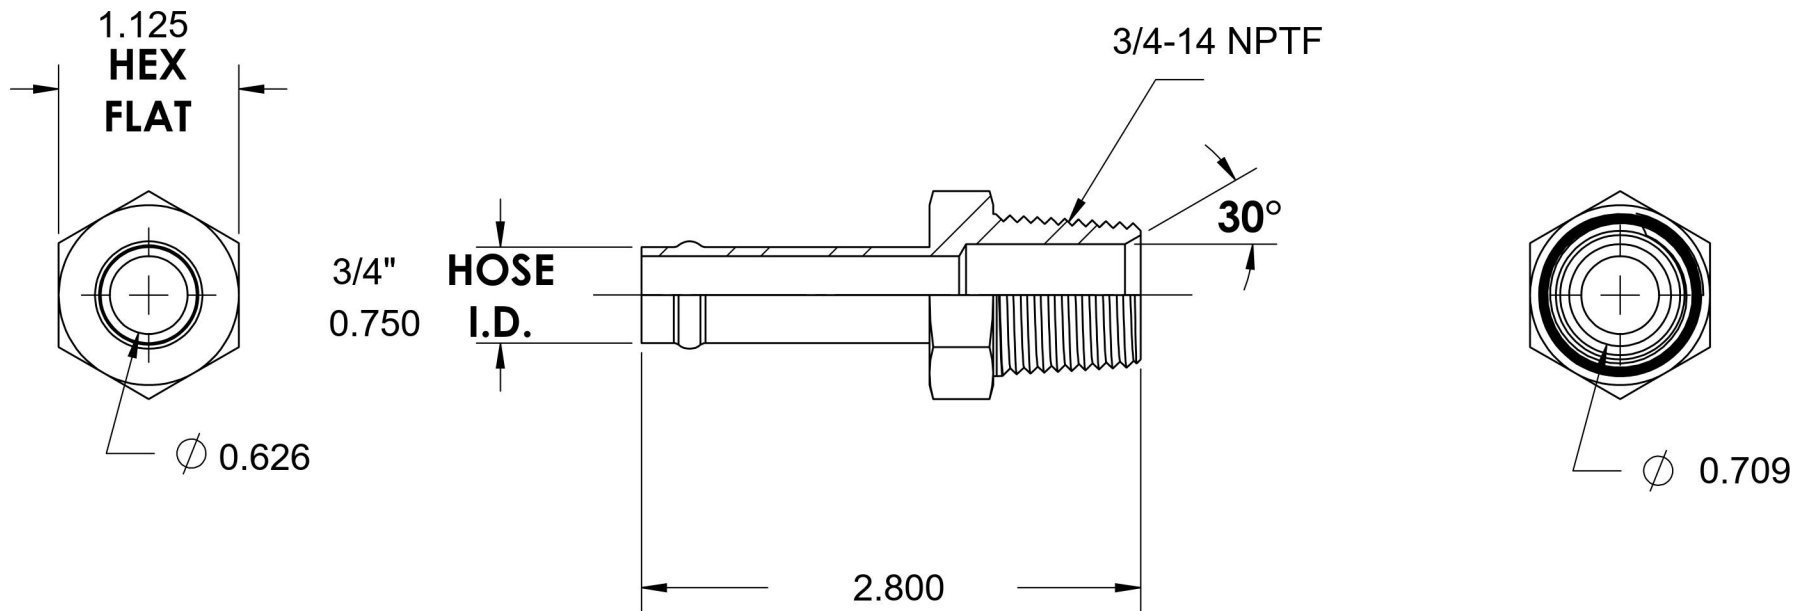

# 4404-12-12

Steel, SAE J1231 Hose Bead Male Connector, 3/4" Beaded Hose Barb x 3/4" Male NPTF 30°

6701 Cochran Road  
Solon, Ohio 44139  
Phone: (440) 248-1880  
Toll Free: 1-888-331-1523

<b>Temperature Rating</b>	<b>Material</b>	<b>Industry Standards</b>	<b>Series</b>
-65°F to 500°F	C1045/12L14 Steel	SAE J1231, SAE J476 ASTM B633	4404
<b>Pressure Rating</b>	<b>Finish</b>		<b>Series Description</b>
150 psi	Trivalent Zinc		SAE J1231 Hose Bead Male Connector