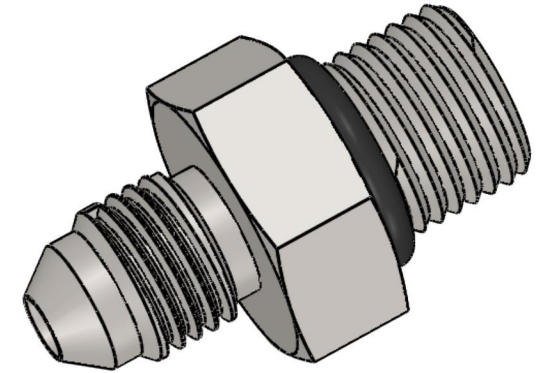

# 7002-06-06-B2351

Steel, SAE J514 37° Flare Male BSPP (JIS B2351) Port Connector, 3/8" Male JIC x 3/8-19 Male BSPP ORB

6701 Cochran Road  
Solon, Ohio 44139  
Phone: (440) 248-1880  
Toll Free: 1-888-331-1523

<b>Temperature Rating</b>	<b>Material</b>	<b>Industry Standards</b>	<b>Series</b>
-40°F to 250°F	C1045/12L14 Steel	SAE J514, JIS B2351 ASTM B633	7002-JIS B2351
<b>Pressure Rating</b>	<b>Finish</b>		<b>Series Description</b>
5000 psi	Trivalent Zinc		SAE J514 37° Flare Male BSPP (JIS B2351) Port Connector