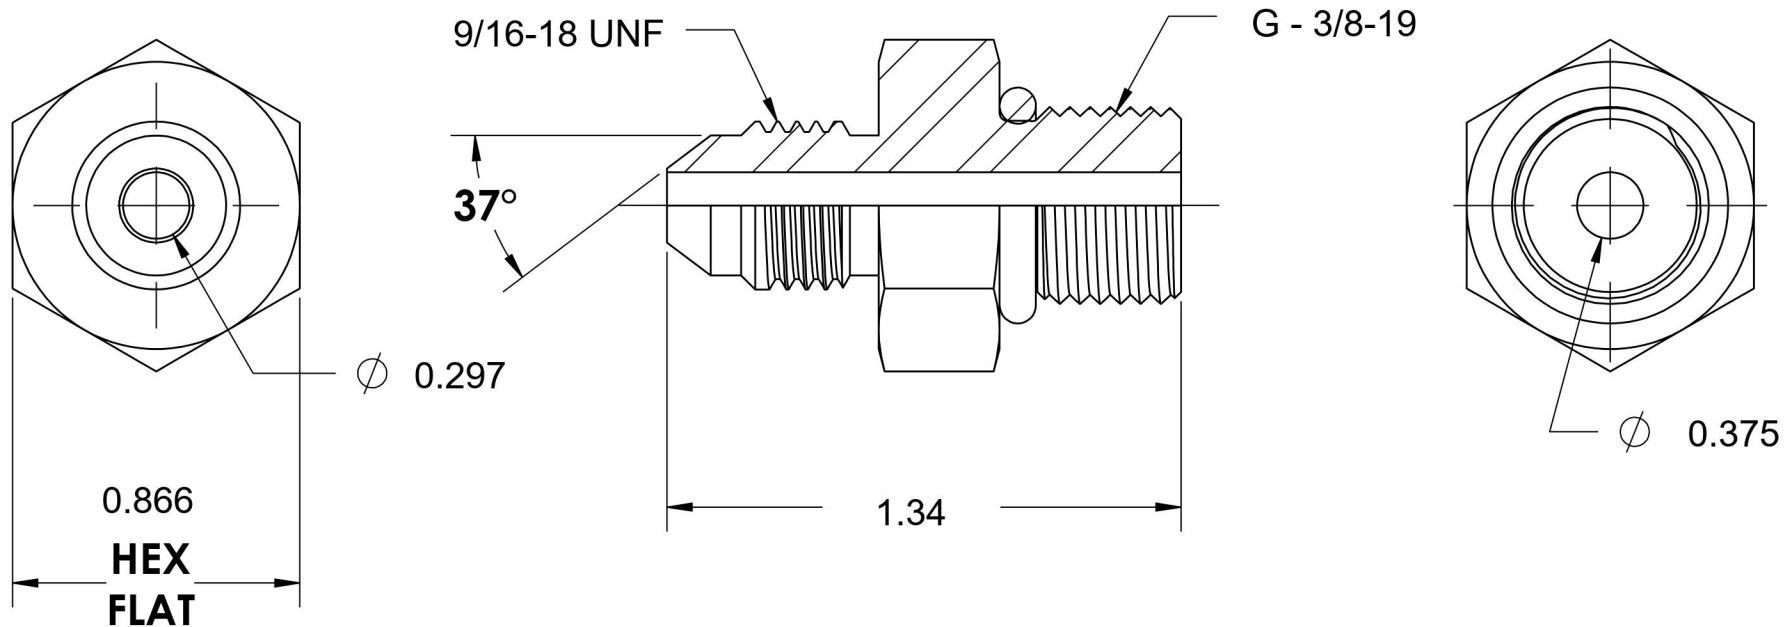

# 7002-06-06-B2351

Steel, SAE J514 37° Flare Male BSPP (JIS B2351) Port Connector, 3/8" Male JIC x 3/8-19 Male BSPP ORB

6701 Cochran Road  
Solon, Ohio 44139  
Phone: (440) 248-1880  
Toll Free: 1-888-331-1523

<b>Temperature Rating</b>	<b>Material</b>	<b>Industry Standards</b>	<b>Series</b>
-40°F to 250°F	C1045/12L14 Steel	SAE J514, JIS B2351 ASTM B633	7002-JIS B2351
<b>Pressure Rating</b>	<b>Finish</b>		<b>Series Description</b>
5000 psi	Trivalent Zinc		SAE J514 37° Flare Male BSPP (JIS B2351) Port Connector