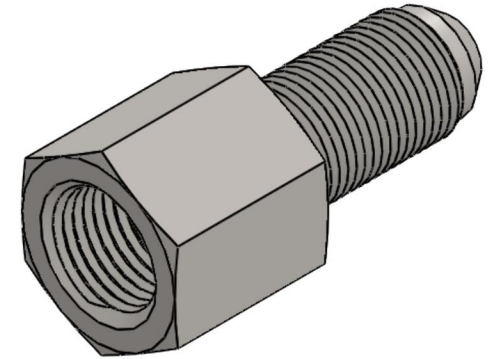

# 2705-16-16

Steel, SAE J514 Flared Tube Female Bulkhead, 1" Female NPTF x 1" Male JIC

6701 Cochran Road  
Solon, Ohio 44139  
Phone: (440) 248-1880  
Toll Free: 1-888-331-1523

<b>Temperature Rating</b> -65°F to 500°F	<b>Material</b> C1045/12L14 Steel	<b>Industry Standards</b> SAE J514 , SAE J476 ASTM B633	<b>Series</b> 2705
<b>Pressure Rating</b> 3000 psi	<b>Finish</b> Trivalent Zinc		<b>Series Description</b> SAE J514 Flared Tube Female Bulkhead