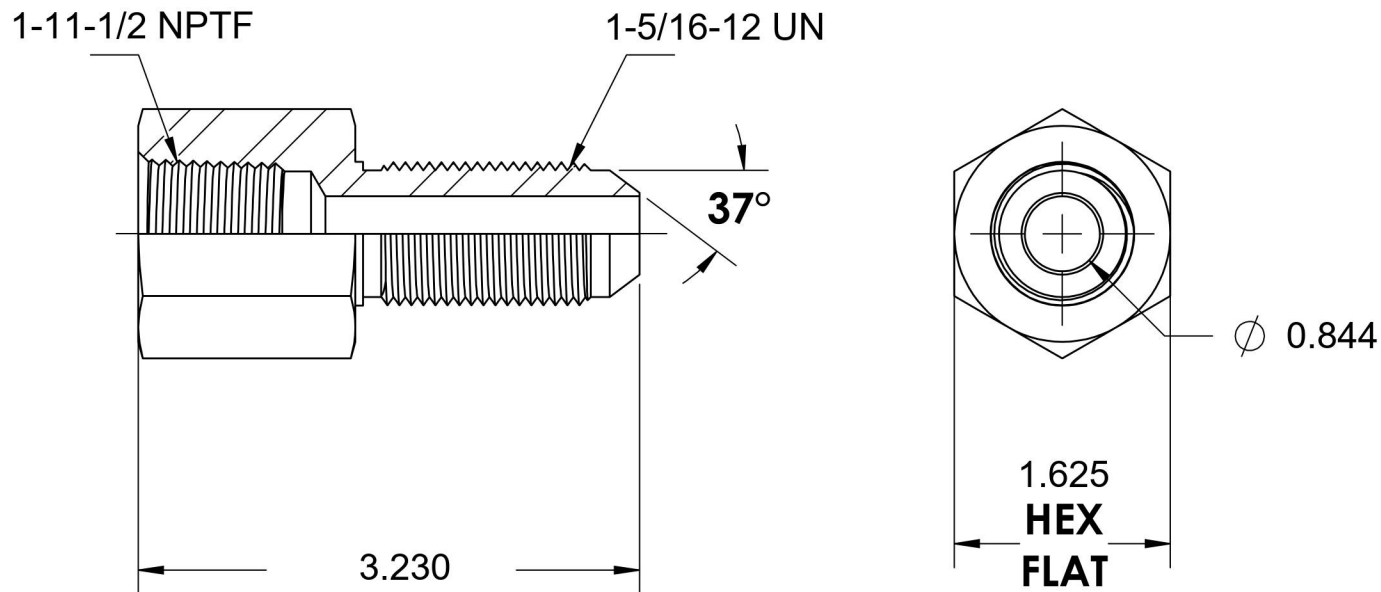

# 2705-16-16

Steel, SAE J514 Flared Tube Female Bulkhead, 1" Female NPTF x 1" Male JIC

6701 Cochran Road  
Solon, Ohio 44139  
Phone: (440) 248-1880  
Toll Free: 1-888-331-1523

<b>Temperature Rating</b> -65°F to 500°F	<b>Material</b> C1045/12L14 Steel	<b>Industry Standards</b> SAE J514 , SAE J476 ASTM B633	<b>Series</b> 2705
<b>Pressure Rating</b> 3000 psi	<b>Finish</b> Trivalent Zinc		<b>Series Description</b> SAE J514 Flared Tube Female Bulkhead