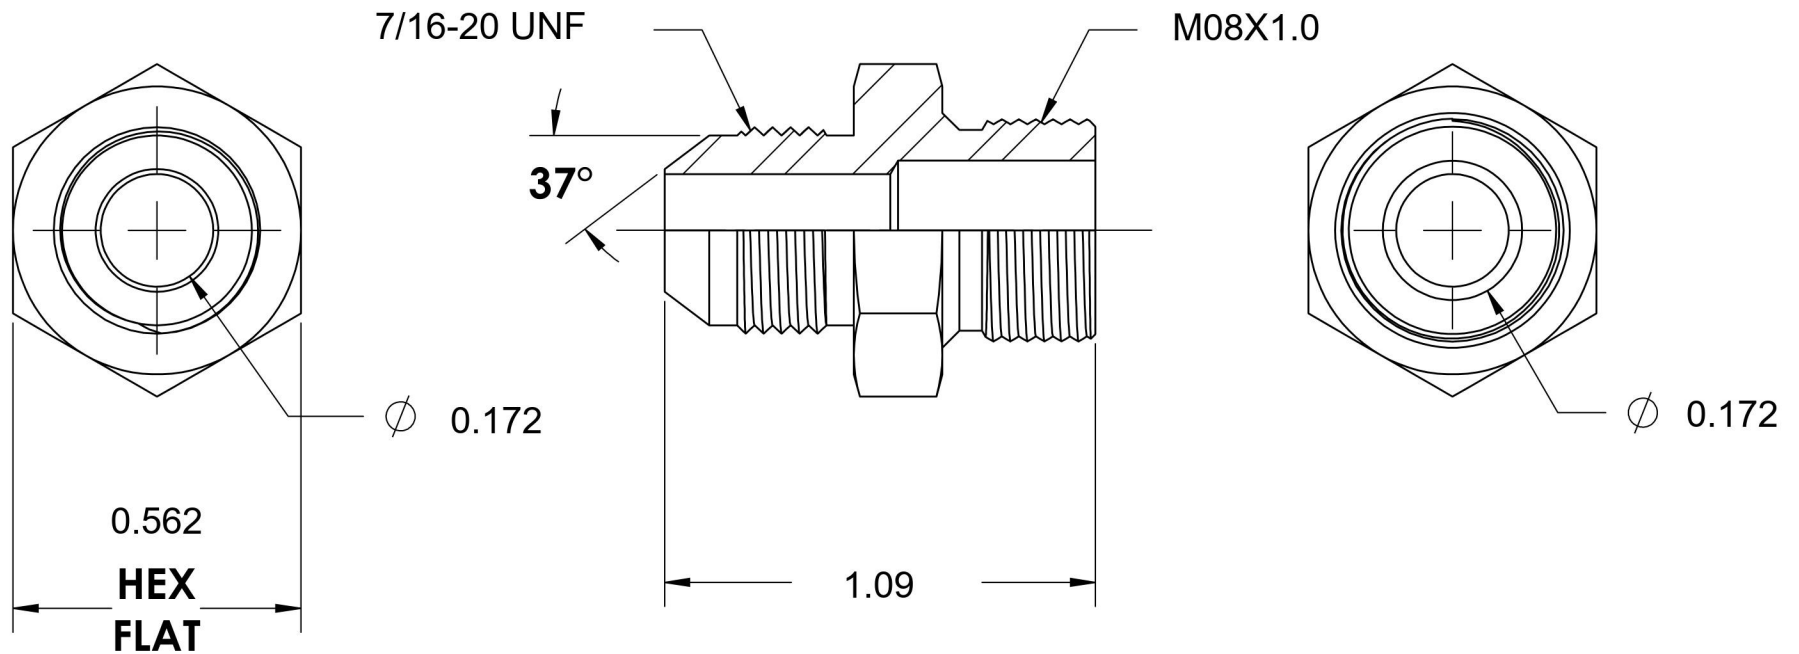

7005-04-08X1.00

Steel, SAE J514 37° Flare Male Metric Port/Line Connector, 1/4" Male JIC x M08X1.0 Male Metric 60° Line/Port

6701 Cochran Road
Solon, Ohio 44139
Phone: (440) 248-1880
Toll Free: 1-888-331-1523

Temperature Rating	Material	Industry Standards	Series
-65°F to 500°F	C1045/12L14 Steel	SAE J514, ISO 9974	7005
Pressure Rating	Finish	ASTM B633	Series Description
6000 psi	Trivalent Zinc		SAE J514 37° Flare Male Metric Port/Line Connector