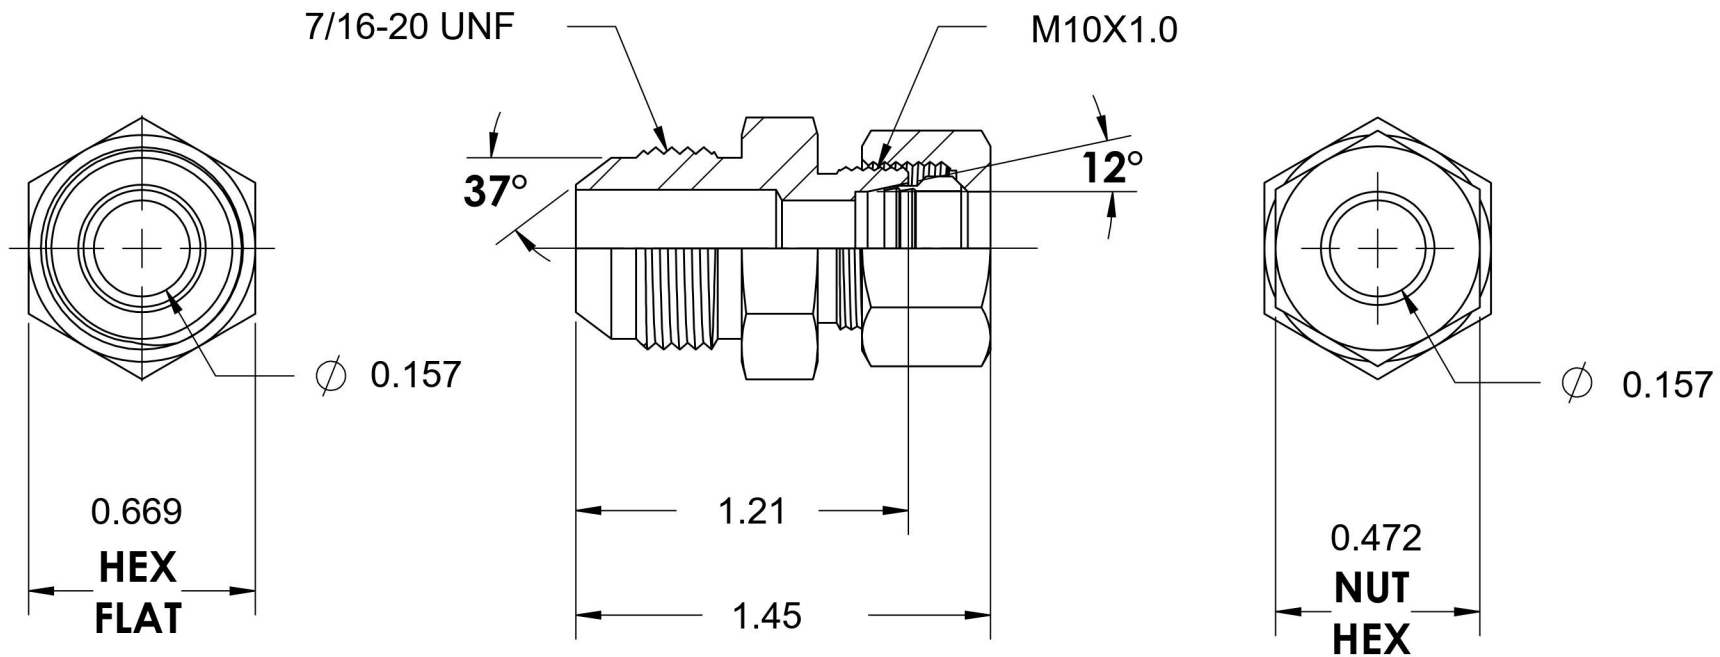

# 7005-04-LL06-10-NBR

Steel, SAE J514 37° Flare/ISO 8434-1 Extra-Light Series Male Adapter, Nut and Bite Ring Assembled, 1/4" Male JIC x M10X1.0 DIN Tube

6701 Cochran Road  
Solon, Ohio 44139  
Phone: (440) 248-1880  
Toll Free: 1-888-331-1523

<b>Temperature Rating</b>	<b>Material</b>	<b>Industry Standards</b>	<b>Series</b>
-65°F to 500°F	C1045 / 12L14 Steel	SAE J514, ISO 8434-1	7005-DIN EXTRALIGHT-NBR
<b>Pressure Rating</b>	<b>Finish</b>	ASTM B633	<b>Series Description</b>
1450 psi	Trivalent Zinc		SAE J514 37° Flare/ISO 8434-1 Extra-Light Series Male Adapter Nut and Bite Ring Assembled