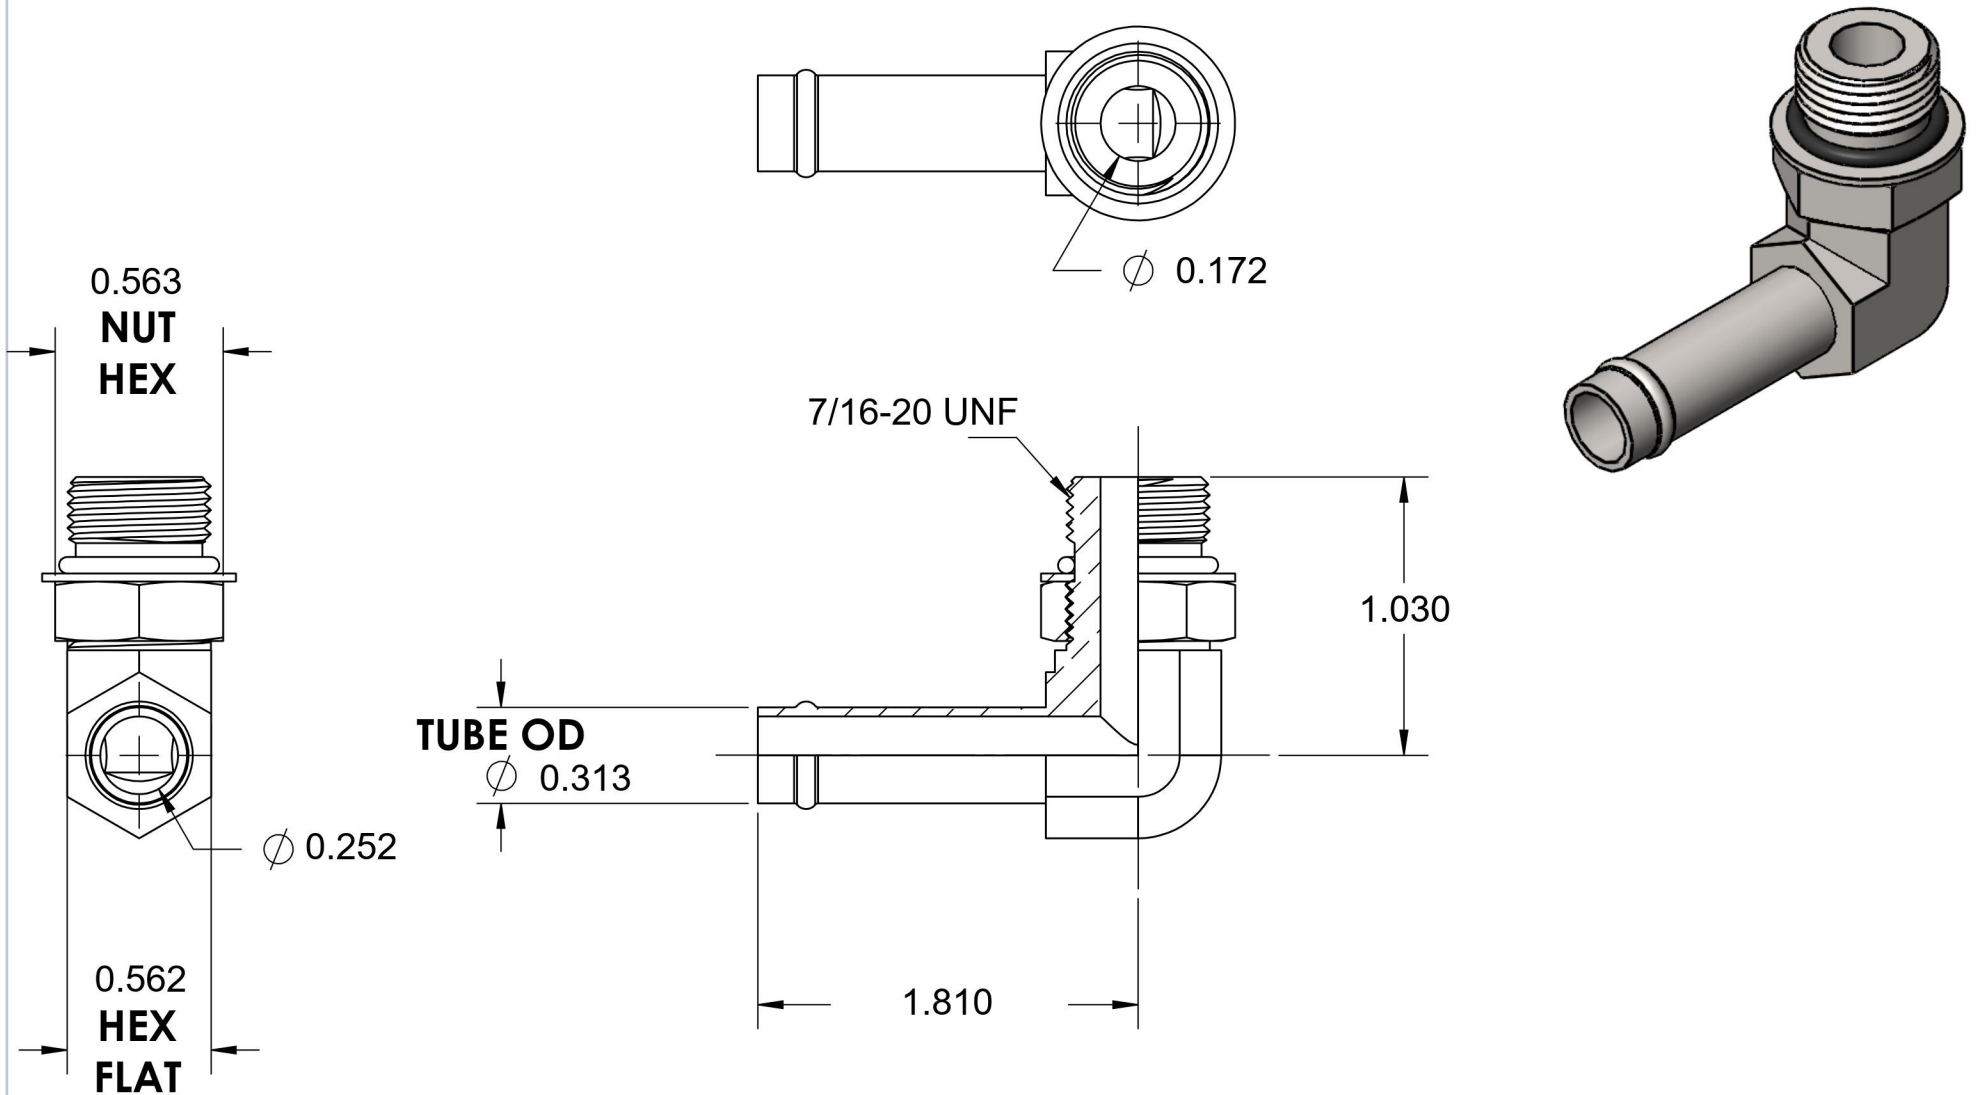

4601-05-04-NWO-FG

Steel, SAE J1231 Hose Bead 90° Adjustable Port Elbow, 5/16" Beaded Hose Barb x 7/16-20 Male Adjustable ORB

6701 Cochran Road
Solon, Ohio 44139
Phone: (440) 248-1880
Toll Free: 1-888-331-1523

Temperature Rating

-40°F to 250°F

Pressure Rating

150 psi

Material

C1045 Steel

Finish

Trivalent Zinc

Industry Standards

SAE J1231-2, SAE J1926-3
SAE J515, ASTM B633

Series

4601-NWO-FG

Series Description

SAE J1231 Hose Bead
90° Adjustable Port Elbow