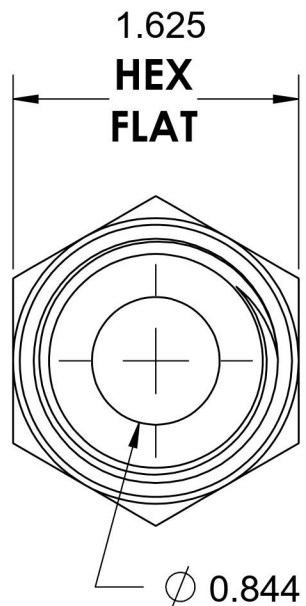

6405-16-16-O

Steel, SAE J1926 O-Ring Boss Female Adapter, 1-5/16-12 Male ORB x 1-11-1/2" Female NPTF

6701 Cochran Road
Solon, Ohio 44139
Phone: (440) 248-1880
Toll Free: 1-888-331-1523

Temperature Rating	Material	Industry Standards	Series
-40°F to 250°F	C1045 / 12L14 Steel	SAE J1926-3, SAE J476 SAE J515, ASTM B633	6405-O
Pressure Rating	Finish		Series Description
3000 psi	Trivalent Zinc		SAE J1926 O-Ring Boss Female Adapter