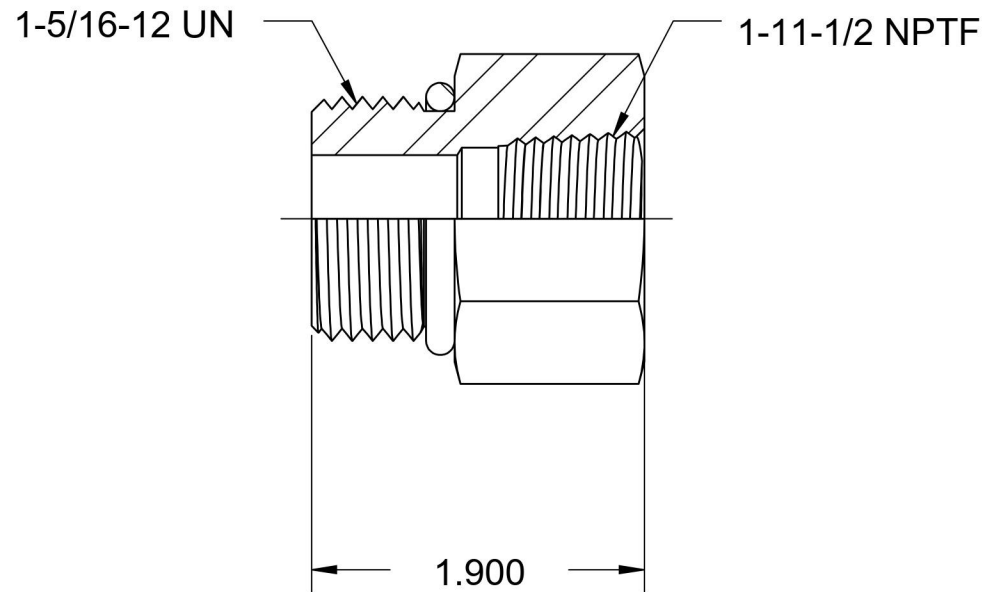

6405-16-16-O

Steel, SAE J1926 O-Ring Boss Female Adapter, 1-5/16-12 Male ORB x 1-11-1/2" Female NPTF

6701 Cochran Road
Solon, Ohio 44139
Phone: (440) 248-1880
Toll Free: 1-888-331-1523

Temperature Rating	Material	Industry Standards	Series
-40°F to 250°F	C1045 / 12L14 Steel	SAE J1926-3, SAE J476 SAE J515, ASTM B633	6405-O
Pressure Rating	Finish		Series Description
3000 psi	Trivalent Zinc		SAE J1926 O-Ring Boss Female Adapter