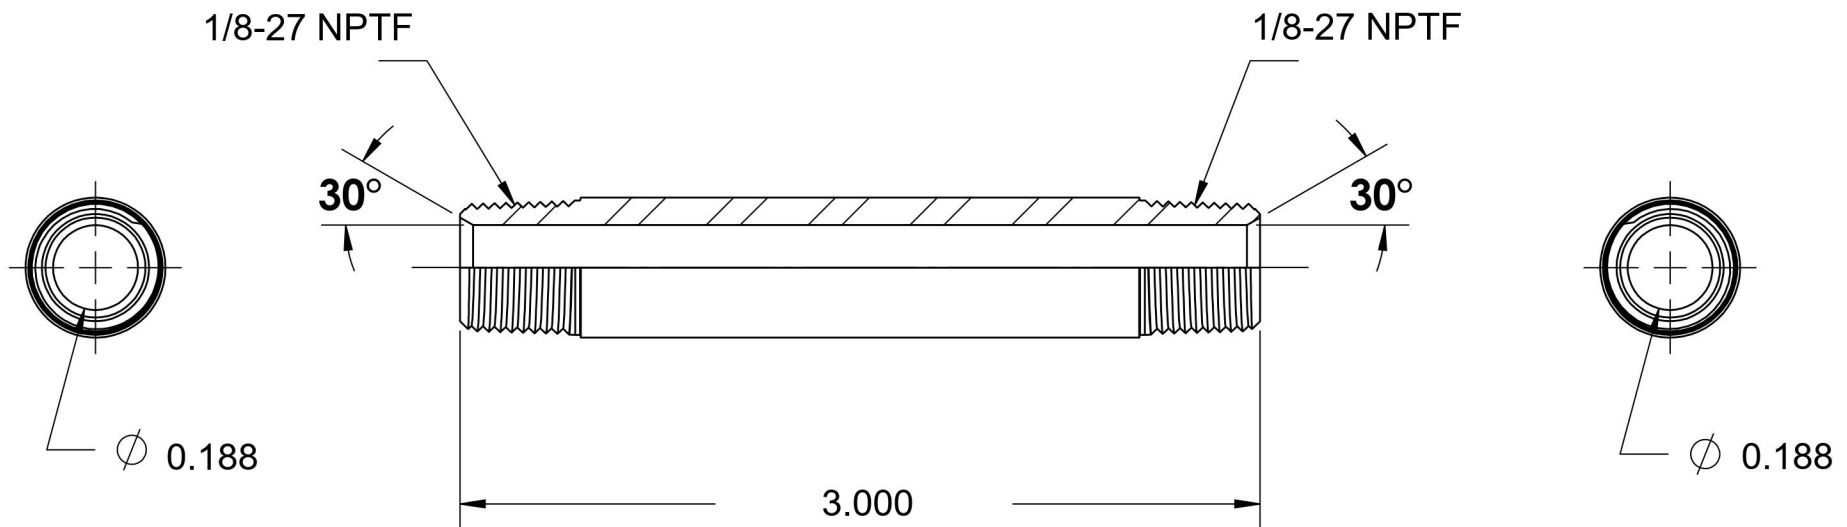

# 5404-N-02X3.000

Steel, SAE J514 Pipe Long Nipple, 1/8" Male NPTF 30° x 1/8" Male NPTF 30°

6701 Cochran Road  
Solon, Ohio 44139  
Phone: (440) 248-1880  
Toll Free: 1-888-331-1523

<b>Temperature Rating</b>	<b>Material</b>	<b>Industry Standards</b>	<b>Series</b>
-65°F to 500°F	C1045/12L14 Steel	SAE J514, SAE J476 ASTM B633	5404-N
<b>Pressure Rating</b>	<b>Finish</b>		<b>Series Description</b>
6000 psi	Trivalent Zinc		SAE J514 Pipe Long Nipple