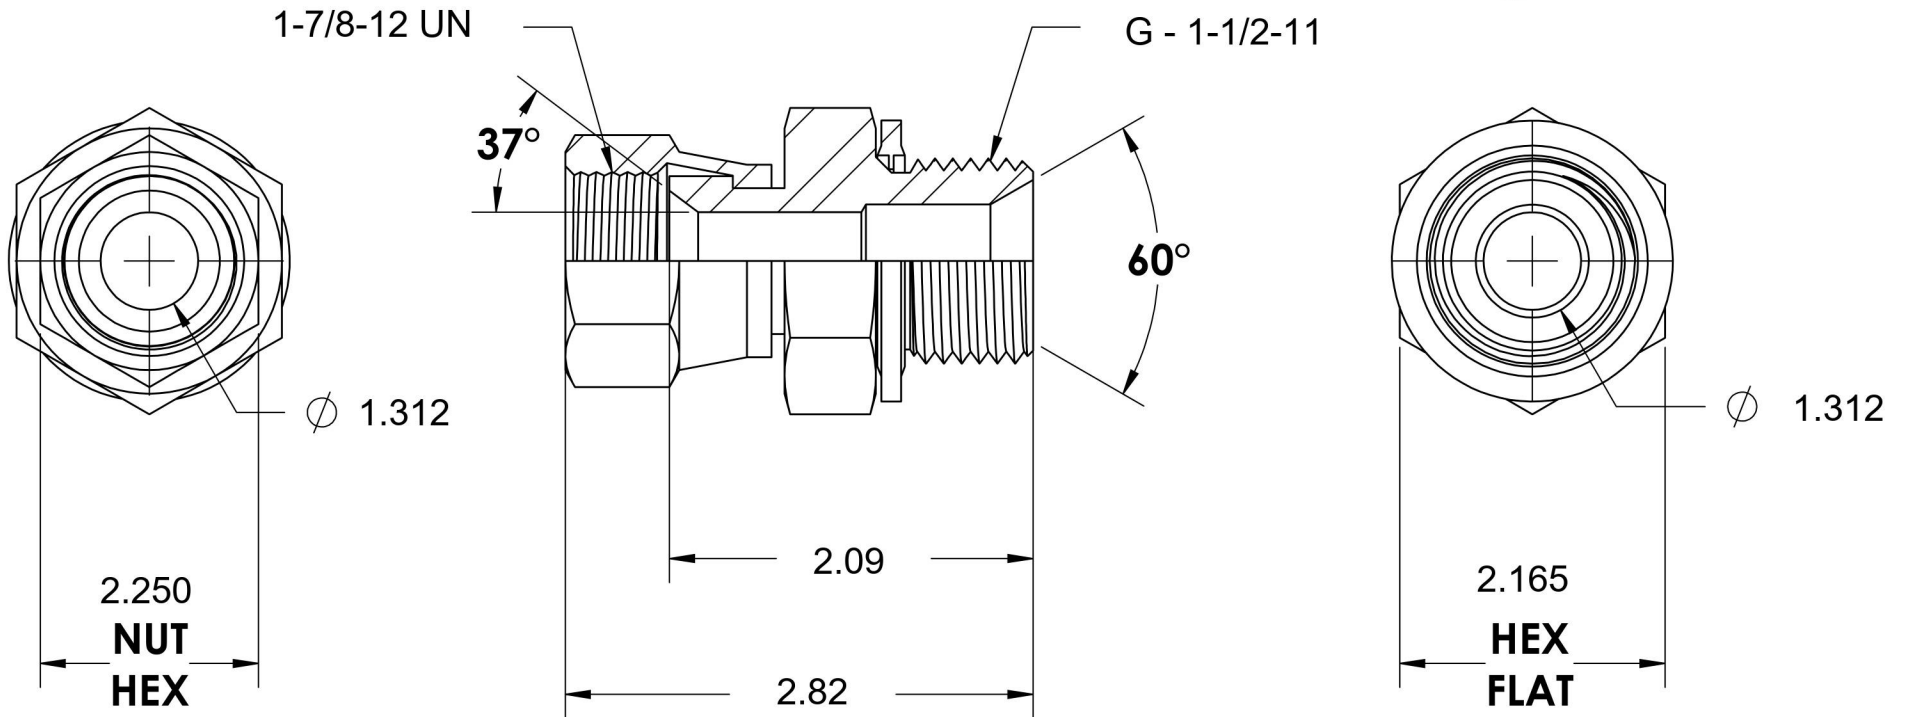

7022-24-24-BS

Steel, SAE J514 37° Flare Swivel BSPP Type (D) Bonded Seal Port/Line Connector, 1-1/2" Female JIC Swivel x 1-1/2-11 Male BSPP 60° Line/Port

6701 Cochran Road
Solon, Ohio 44139
Phone: (440) 248-1880
Toll Free: 1-888-331-1523

Temperature Rating -40°F to 250°F	Material C1045 / 12L14 Steel	Industry Standards SAE J514, ISO 1179	Series 7022-BS
Pressure Rating 1500 psi	Finish Trivalent Zinc	ISO 8434-6, ASTM B633	Series Description SAE J514 37° Flare Swivel BSPP Type (D) Bonded Seal Port/Line Connector