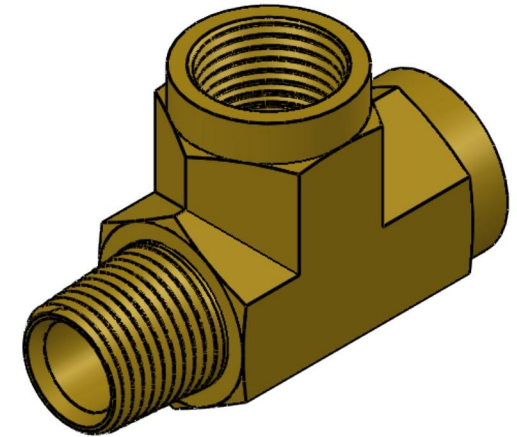

# 5602-02-02-02-B

Brass, SAE J514 Pipe Male Run Tee, 1/8" Male NPTF 30° x 1/8" Female NPTF

6701 Cochran Road  
Solon, Ohio 44139  
Phone: (440) 248-1880  
Toll Free: 1-888-331-1523

#### Material

CA37700 Brass