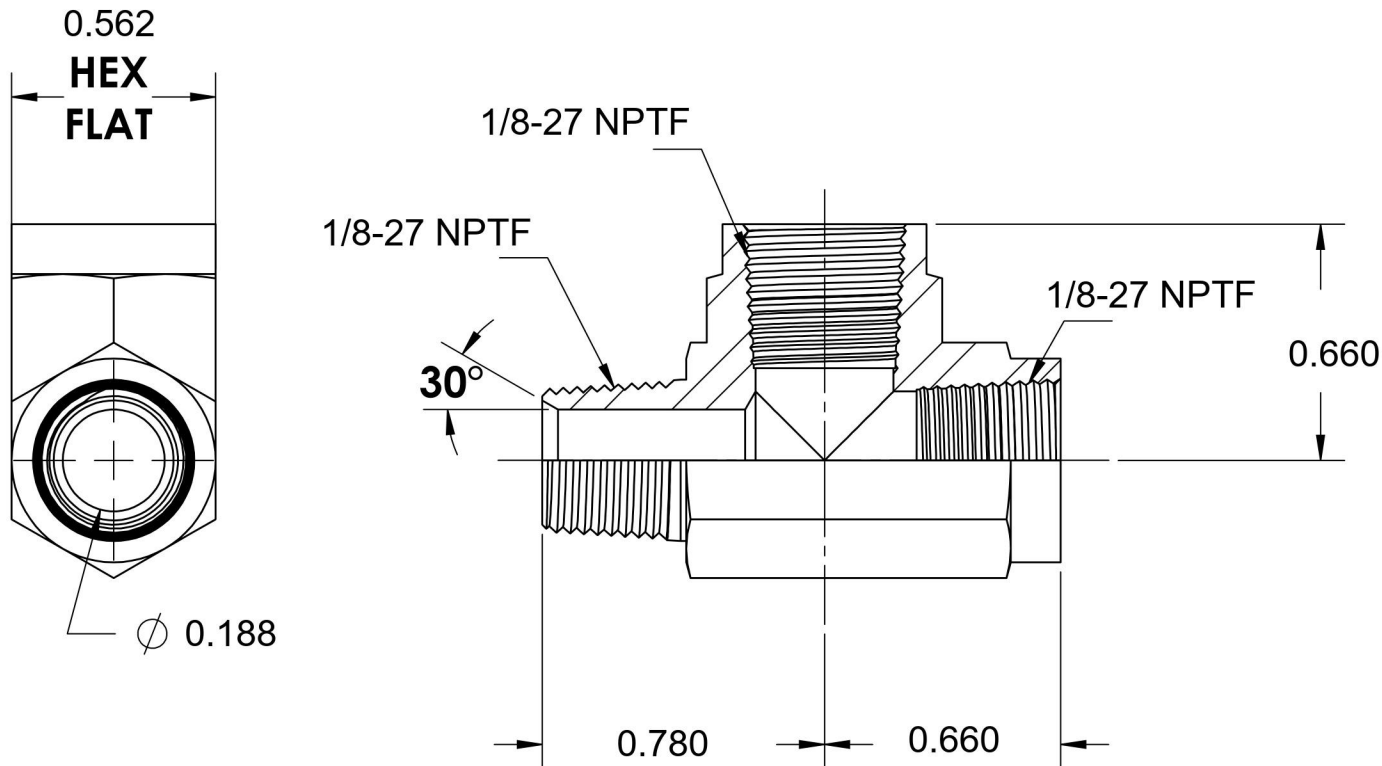

# 5602-02-02-02-B

Brass, SAE J514 Pipe Male Run Tee, 1/8" Male NPTF 30° x 1/8" Female NPTF

6701 Cochran Road  
Solon, Ohio 44139  
Phone: (440) 248-1880  
Toll Free: 1-888-331-1523